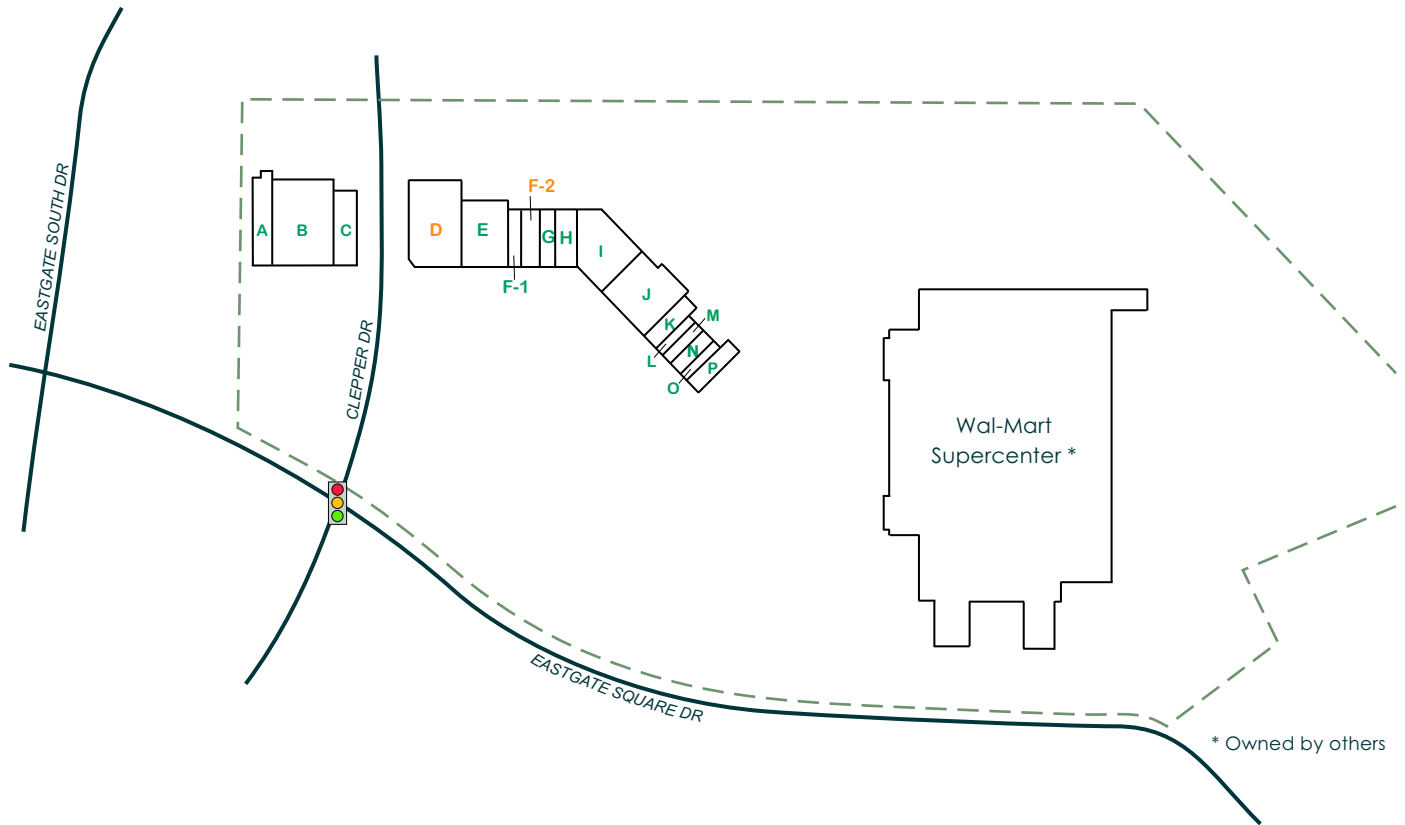

# Eastgate Square

Cincinnati, Ohio

## LEASE PLAN

SPACE	TENANT	SIZE	SPACE	TENANT	SIZE
A	Sherwin-Williams	6,080 s.f.	I	China Buffet	6,300 s.f.
B	Planet Fitness	15,000 s.f.	J	Party City	12,650 s.f.
C	Jack's Aquarium & Pets	5,200.s.f.	K	Avis Rent a Car	3,000.s.f.
D	<b>Available</b>	<b>13,500 s.f.</b>	L	Sally Beauty Supply	1,200 s.f.
E	Chuck E. Cheese's	9,200 s.f.	M	Life Uniform	1,600 s.f.
F-1	GameStop	2,000 s.f.	N	Waypoint Technology	2,000 s.f.
F-2	<b>Available</b>	<b>3,500 s.f.</b>	O	Great Clips	1,200 s.f.
G	Top Nails	2,500 s.f.	P	Payless ShoeSource	3,000 s.f.
H	Rent-A-Center	6,252 s.f.			