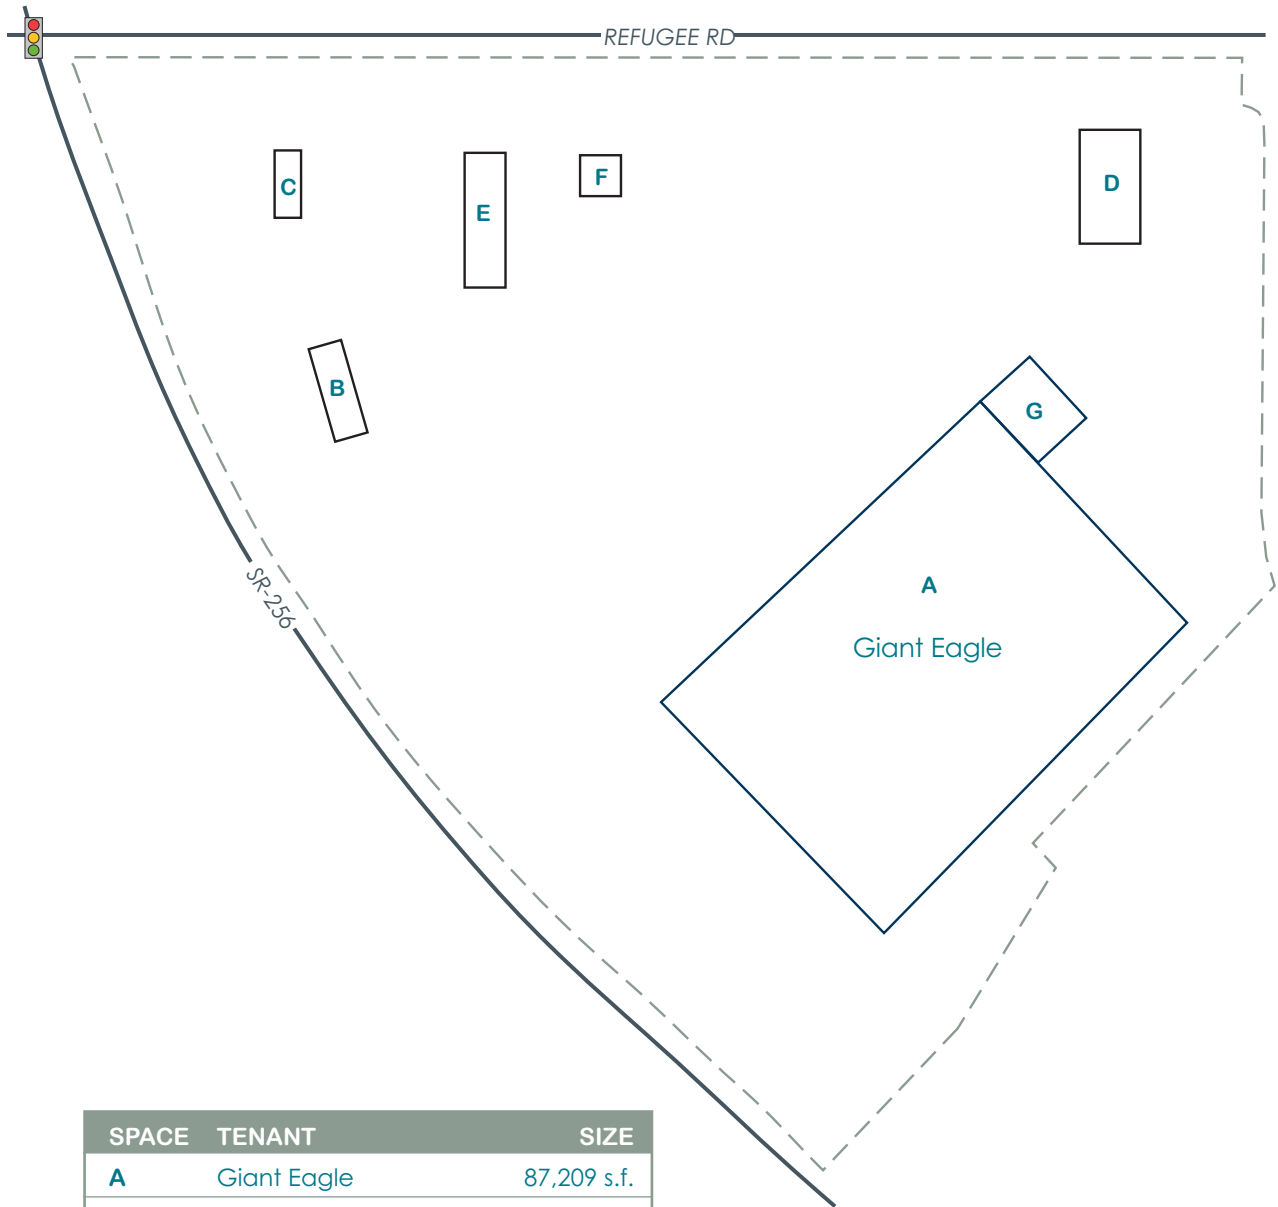

Pickerington Square

Pickerington, Ohio

LEASE PLAN

SPACE	TENANT	SIZE
A	Giant Eagle	87,209 s.f.
B	Burger King	2,800 s.f.
C	BP Oil	1,310 s.f.
D	Goodyear Auto Service	5,789 s.f.
E	Pro Care	3,968 s.f.
F	Valvoline Instant Oil Change	1,266 s.f.
G	PNC Bank	3,169 s.f.