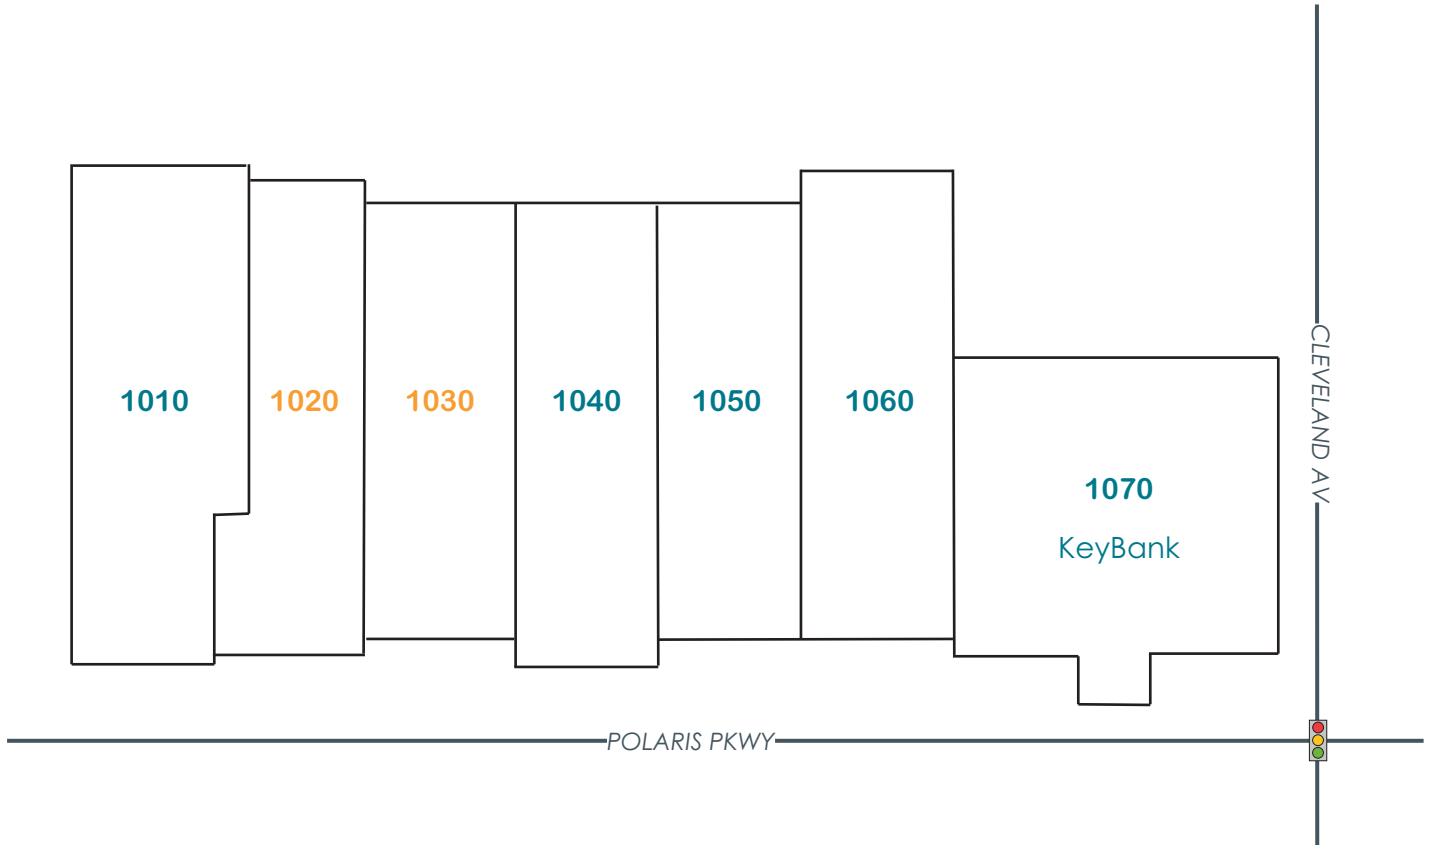

## LEASE PLAN

SPACE	TENANT	SIZE
1010	Northstar Family Dental	2,503 s.f.
1020	Available	1,389 s.f.
1030	Available	1,713 s.f.
1040	Martinizing Dry Cleaner	1,841 s.f.
1050	First Nail & Spa	1,714 s.f.
1060	Vino 100	1,861 s.f.
1070	KeyBank	2,710 s.f.