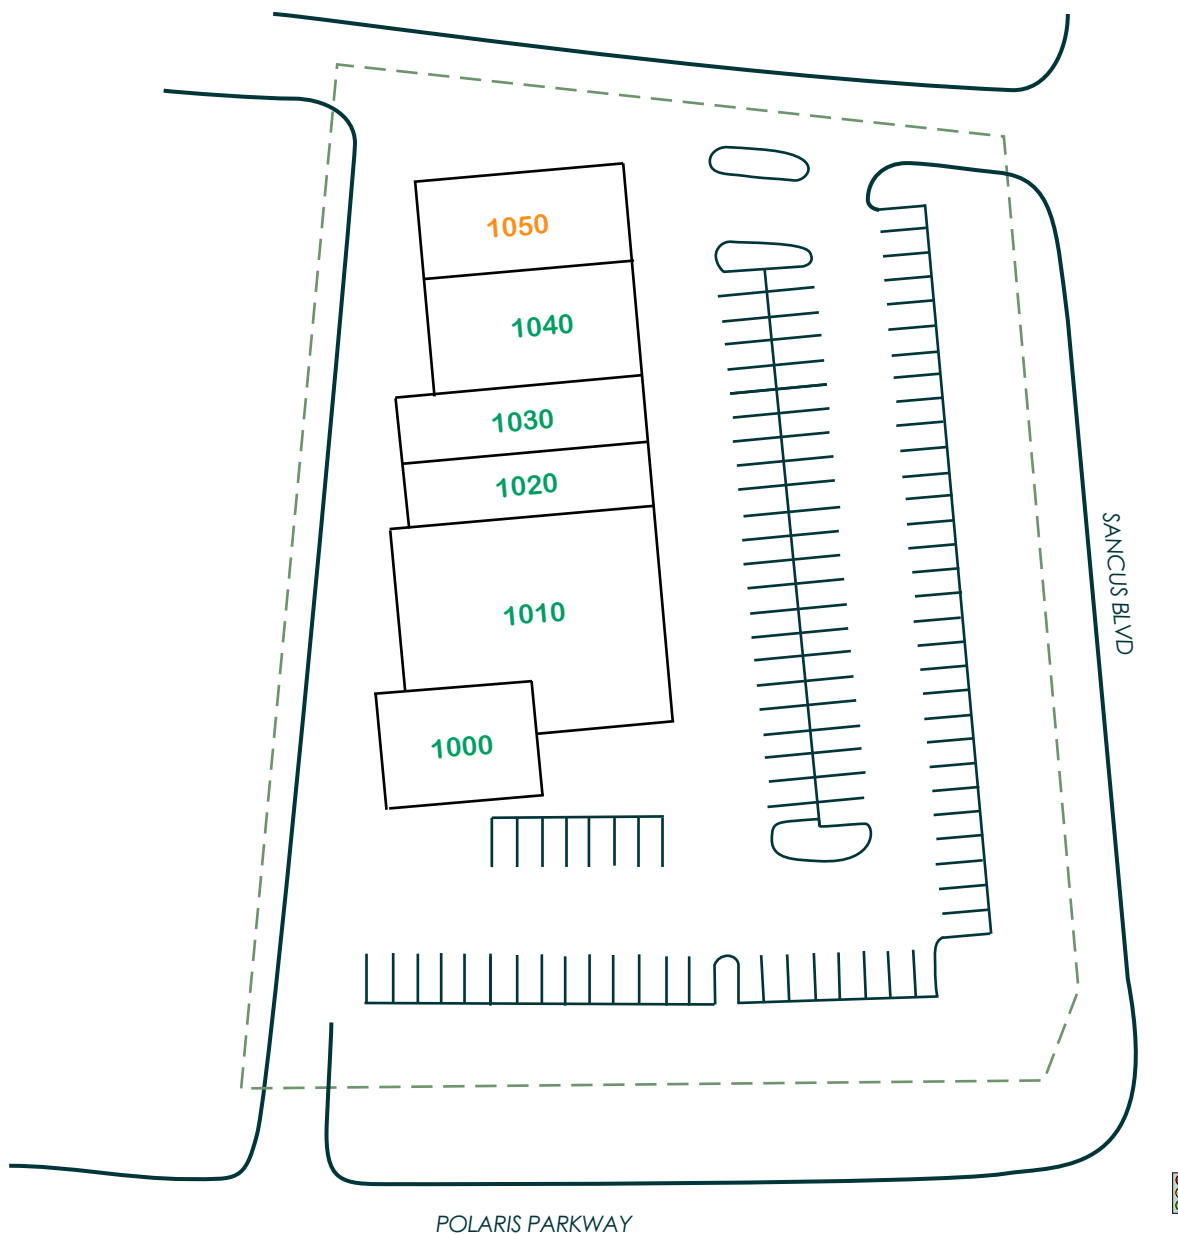

# Sancus Retail Center

Columbus, Ohio

## LEASE PLAN

| SPACE | TENANT              | SIZE       |
|-------|---------------------|------------|
| 1000  | Chipotle            | 2,320 s.f. |
| 1010  | Men's Wearhouse     | 6,520 s.f. |
| 1020  | Pearle Vision       | 2,520 s.f. |
| 1030  | Renee's Birkenstock | 1,485 s.f. |
| 1040  | Casual Male         | 3,552 s.f. |
| 1050  | Available           | 2,716 s.f. |