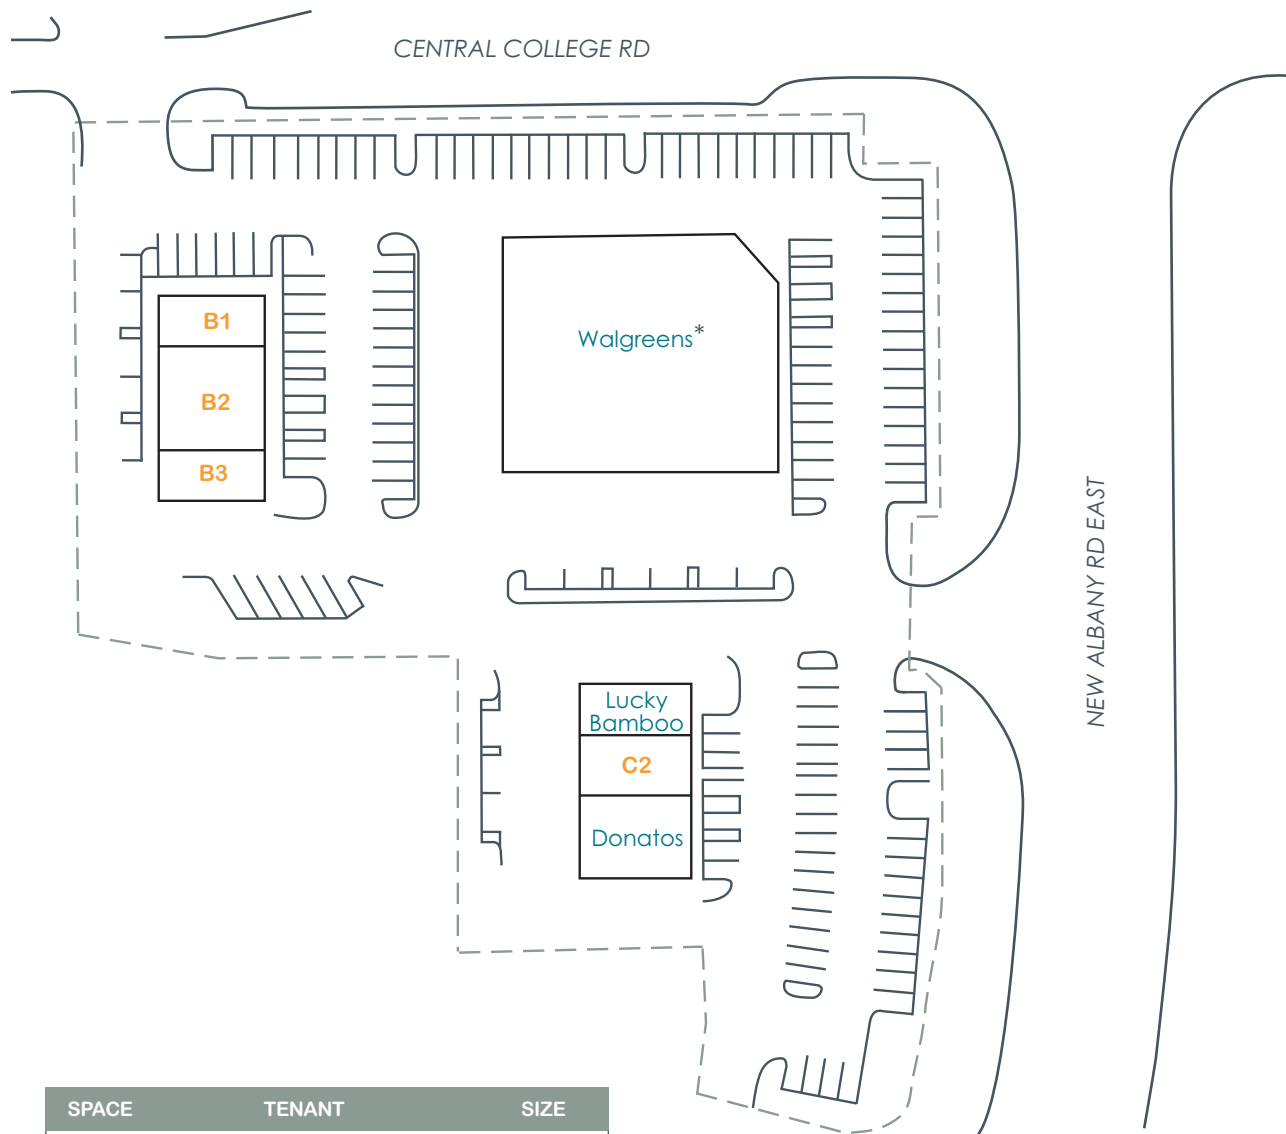

The Shoppes at Sugar Run

New Albany, Ohio

LEASE PLAN

SPACE	TENANT	SIZE
B1	Available	1,376 s.f.
B2	Available	2,140 s.f.
B3	Available	1,403 s.f.
C1	Lucky Bamboo	1,268 s.f.
C2	Available	1,638 s.f.
C3	Donatos	2,000 s.f.
	Walgreens*	14,820 s.f.