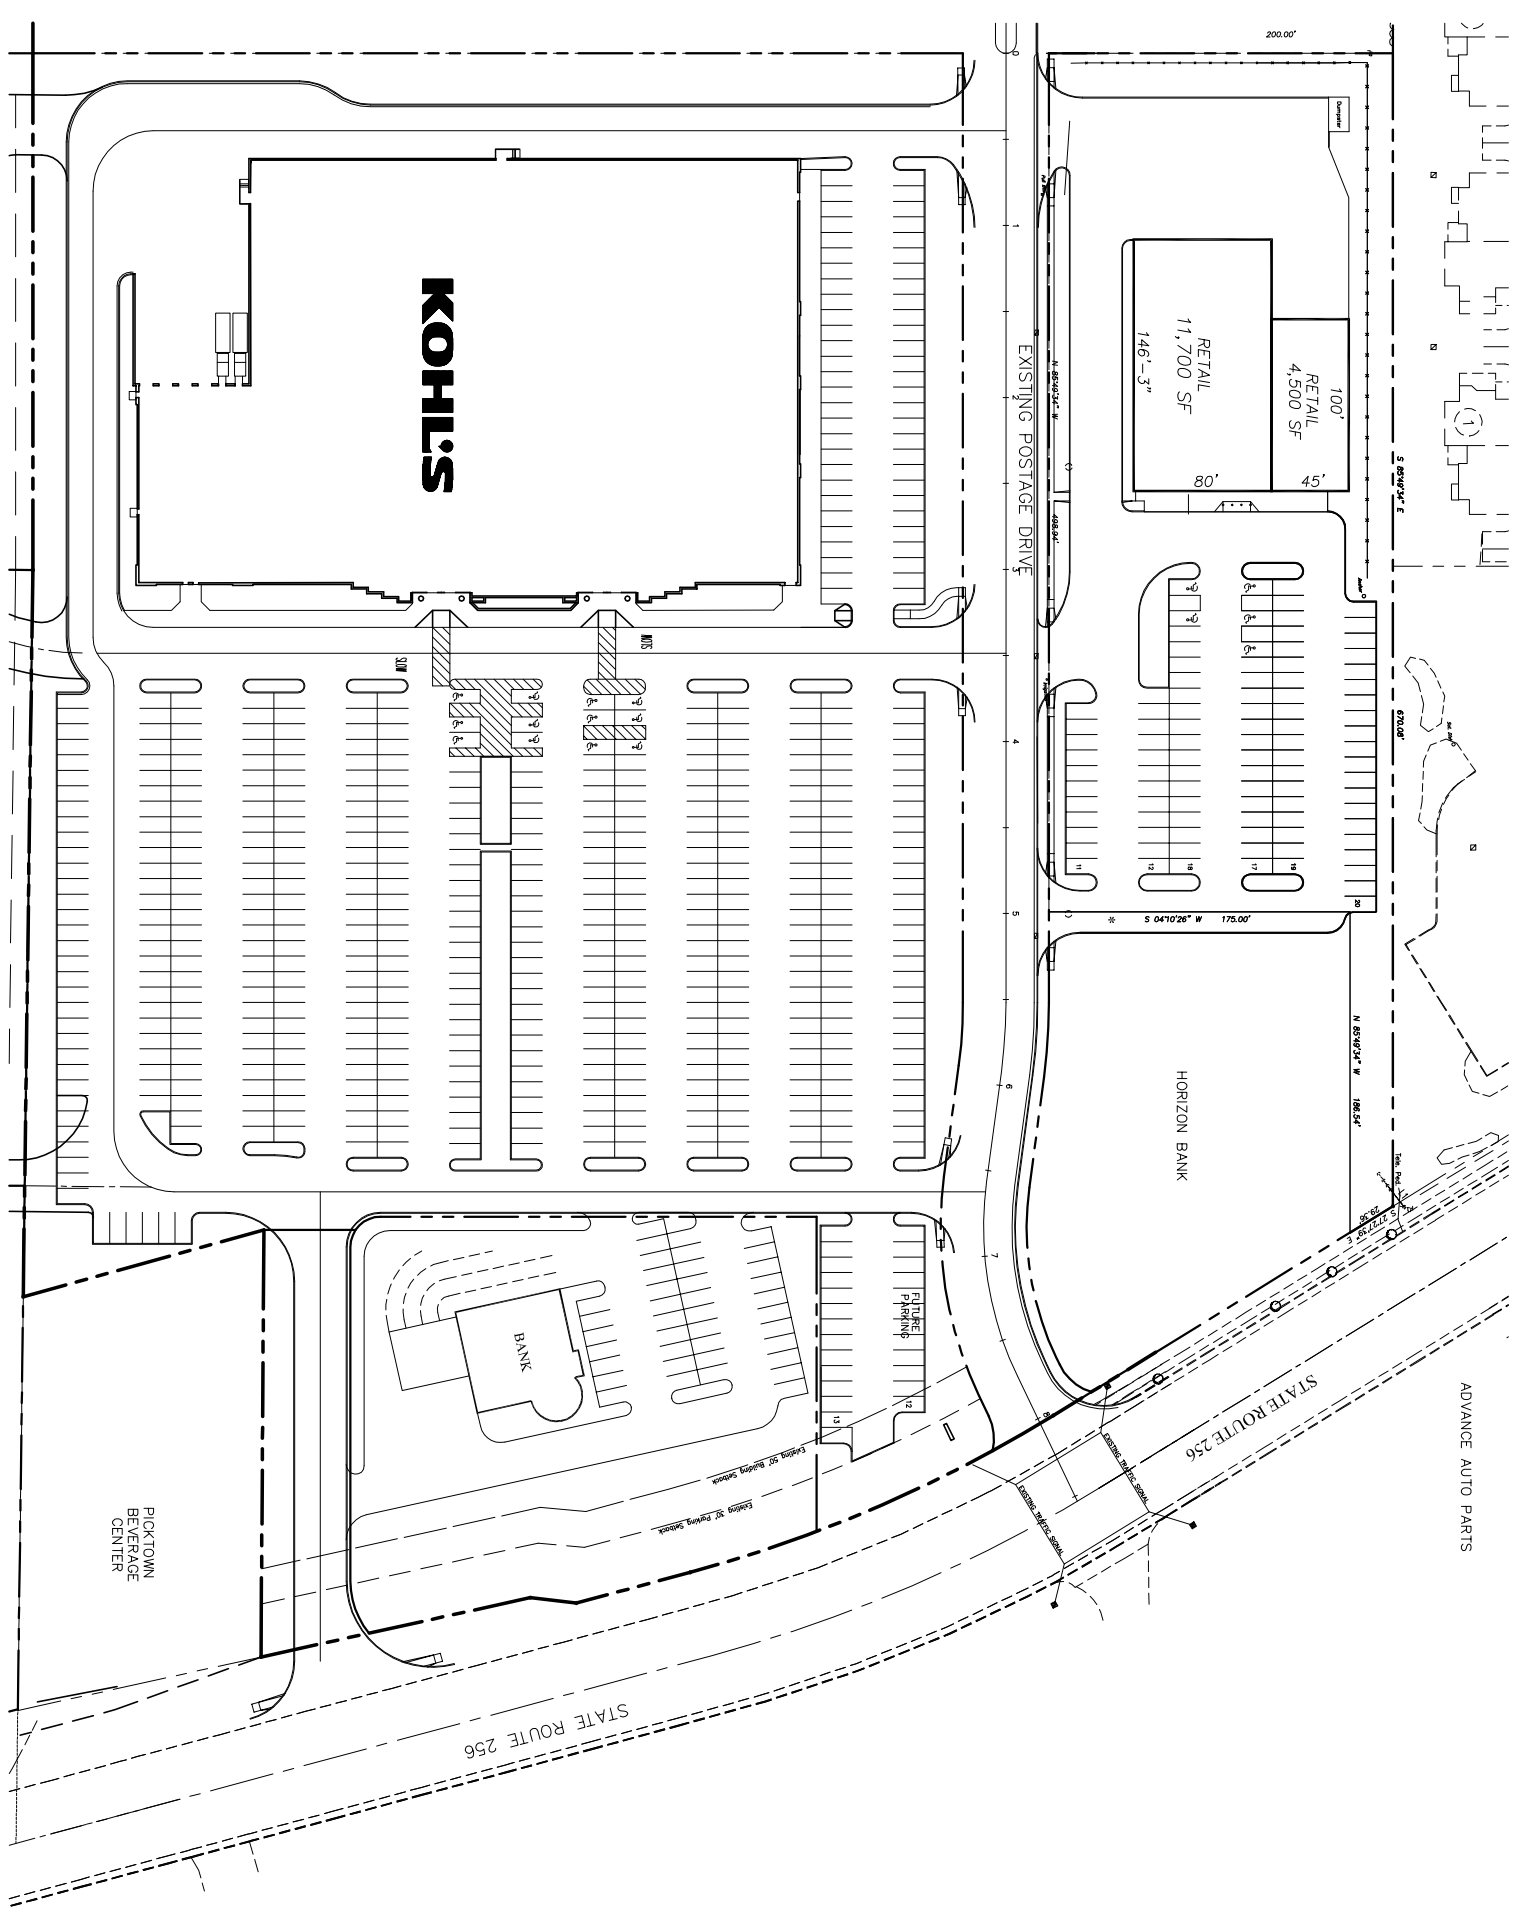

191 W. Nationwide Blvd., Suite 200
 Columbus, Ohio 43215-2568
 614.228.5331
 castoinfo.com

NORTH
 SCALE: 1"=50'-0"

REVISIONS	
No.	DATE
01	2-8-05
02	2-27-07
03	9-26-08

FAIRFIELD SQUARE