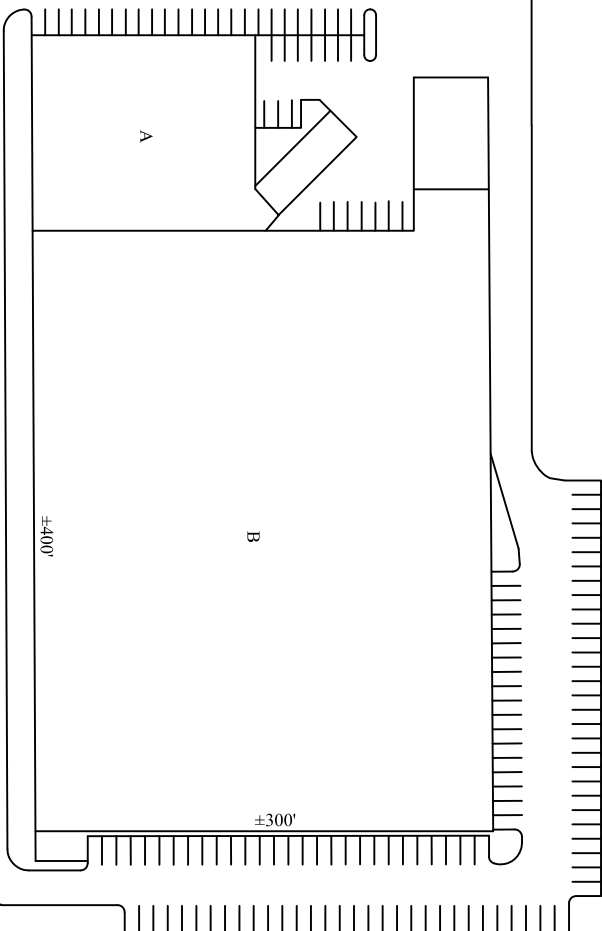

No.	TENANT	ADDRESS	SQ. FT.
A	GOLF GALAXY	822 EASTGATE NORTH DRIVE	19,500
B	GARDEN RIDGE	822 EASTGATE NORTH DRIVE	122,000

MALL ENTRANCE

EASTGATE BOULEVARD

STATE ROUTE 32

EASTGATE NORTH DRIVE

191 W. Nationwide Blvd., Suite 200
 Columbus, Ohio 43215-2568
 614.228.5331
 castoimfo.com

SCALE: 1"=60'-0"

EASTGATE MARKETPLACE

REVISIONS	
No.	DATE
01	7-10-03
02	7-22-04
03	9-17-07