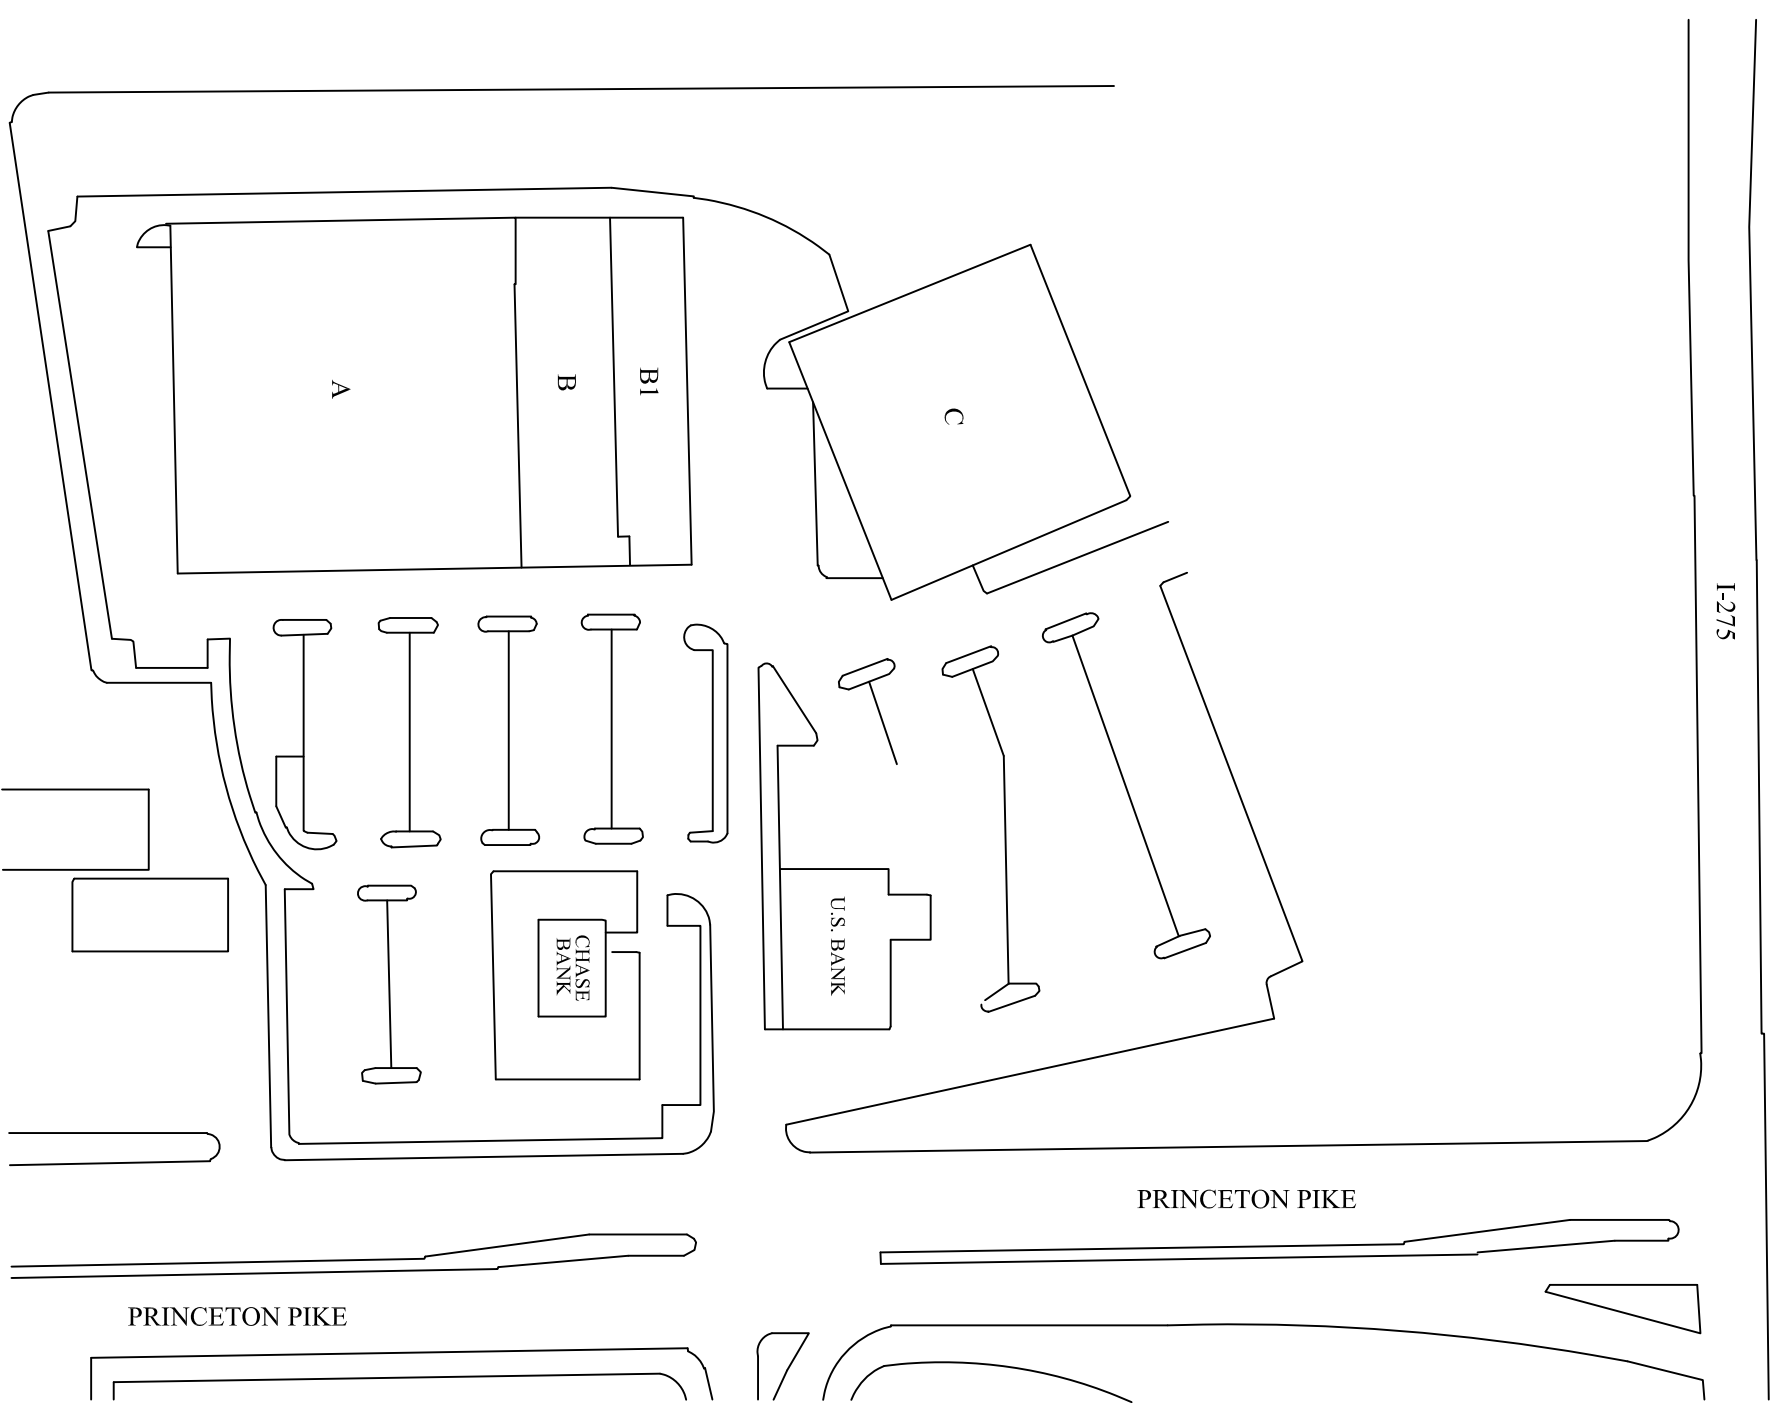

No.	TENANT	ADDRESS	SQ. FT.
A	PEYSMART	11741 PRINCETON PIKE	26,145
B	PARTY CITY	11747 " "	11,248
B1	PLAY IT AGAIN SPORTS	" "	7,707
C	TREEHOUSE KIDS	11755 " "	29,146

191 W. Nationwide Blvd., Suite 200
 Columbus, Ohio 43215-2568
 614.228.5331
 castoinfo.com

NORTH
 SCALE: 1"=60'-0"

No.	DATE	REVISIONS
01	7-14-03	
02	1-10-07	
03	3-7-08	
04	12-23-08	
05	4-22-09	
06	1-19-10	
07	6-15-10	
08	7-29-11	

TRI-COUNTY MARKETPLACE