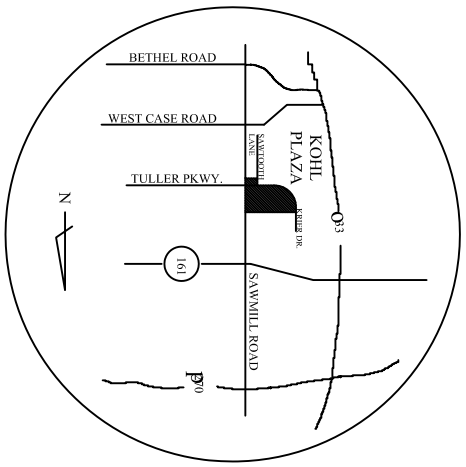

No.	TENANT	ADDRESS	SQ. FT.
1	KOHL'S	KOHL'S PLAZA 6063 SAWMILL RD.	110,524
3	STEAK 'N SHAKE	5995 " " "	3,700
4	AUTOTZONE	6011 " " "	8,000
400	CHICK-FIL-A	6051 " " "	"
5	DICK'S SPORTING GOODS	QUINCY SAWMILL 6111 " " "	75,000
6	RED LOBSTER	6091 " " "	7,028

COLUMBUS, OHIO
LOCATION MAP
NO SCALE

191 W. Nationwide Blvd., Suite 200
Columbus, Ohio 43215-2568
614.228.5331
casto@info.com

SCALE: 1"=60'-0"

KOHL'S PLAZA

No.	DATE	REVISIONS
14	8-15-06	
13	1-8-07	
16	2-5-08	
17	9-25-08	
18	9-30-08	
19	3-17-09	
20	7-13-09	
21	7-22-09	
22	4-26-11	
23	7-29-11	