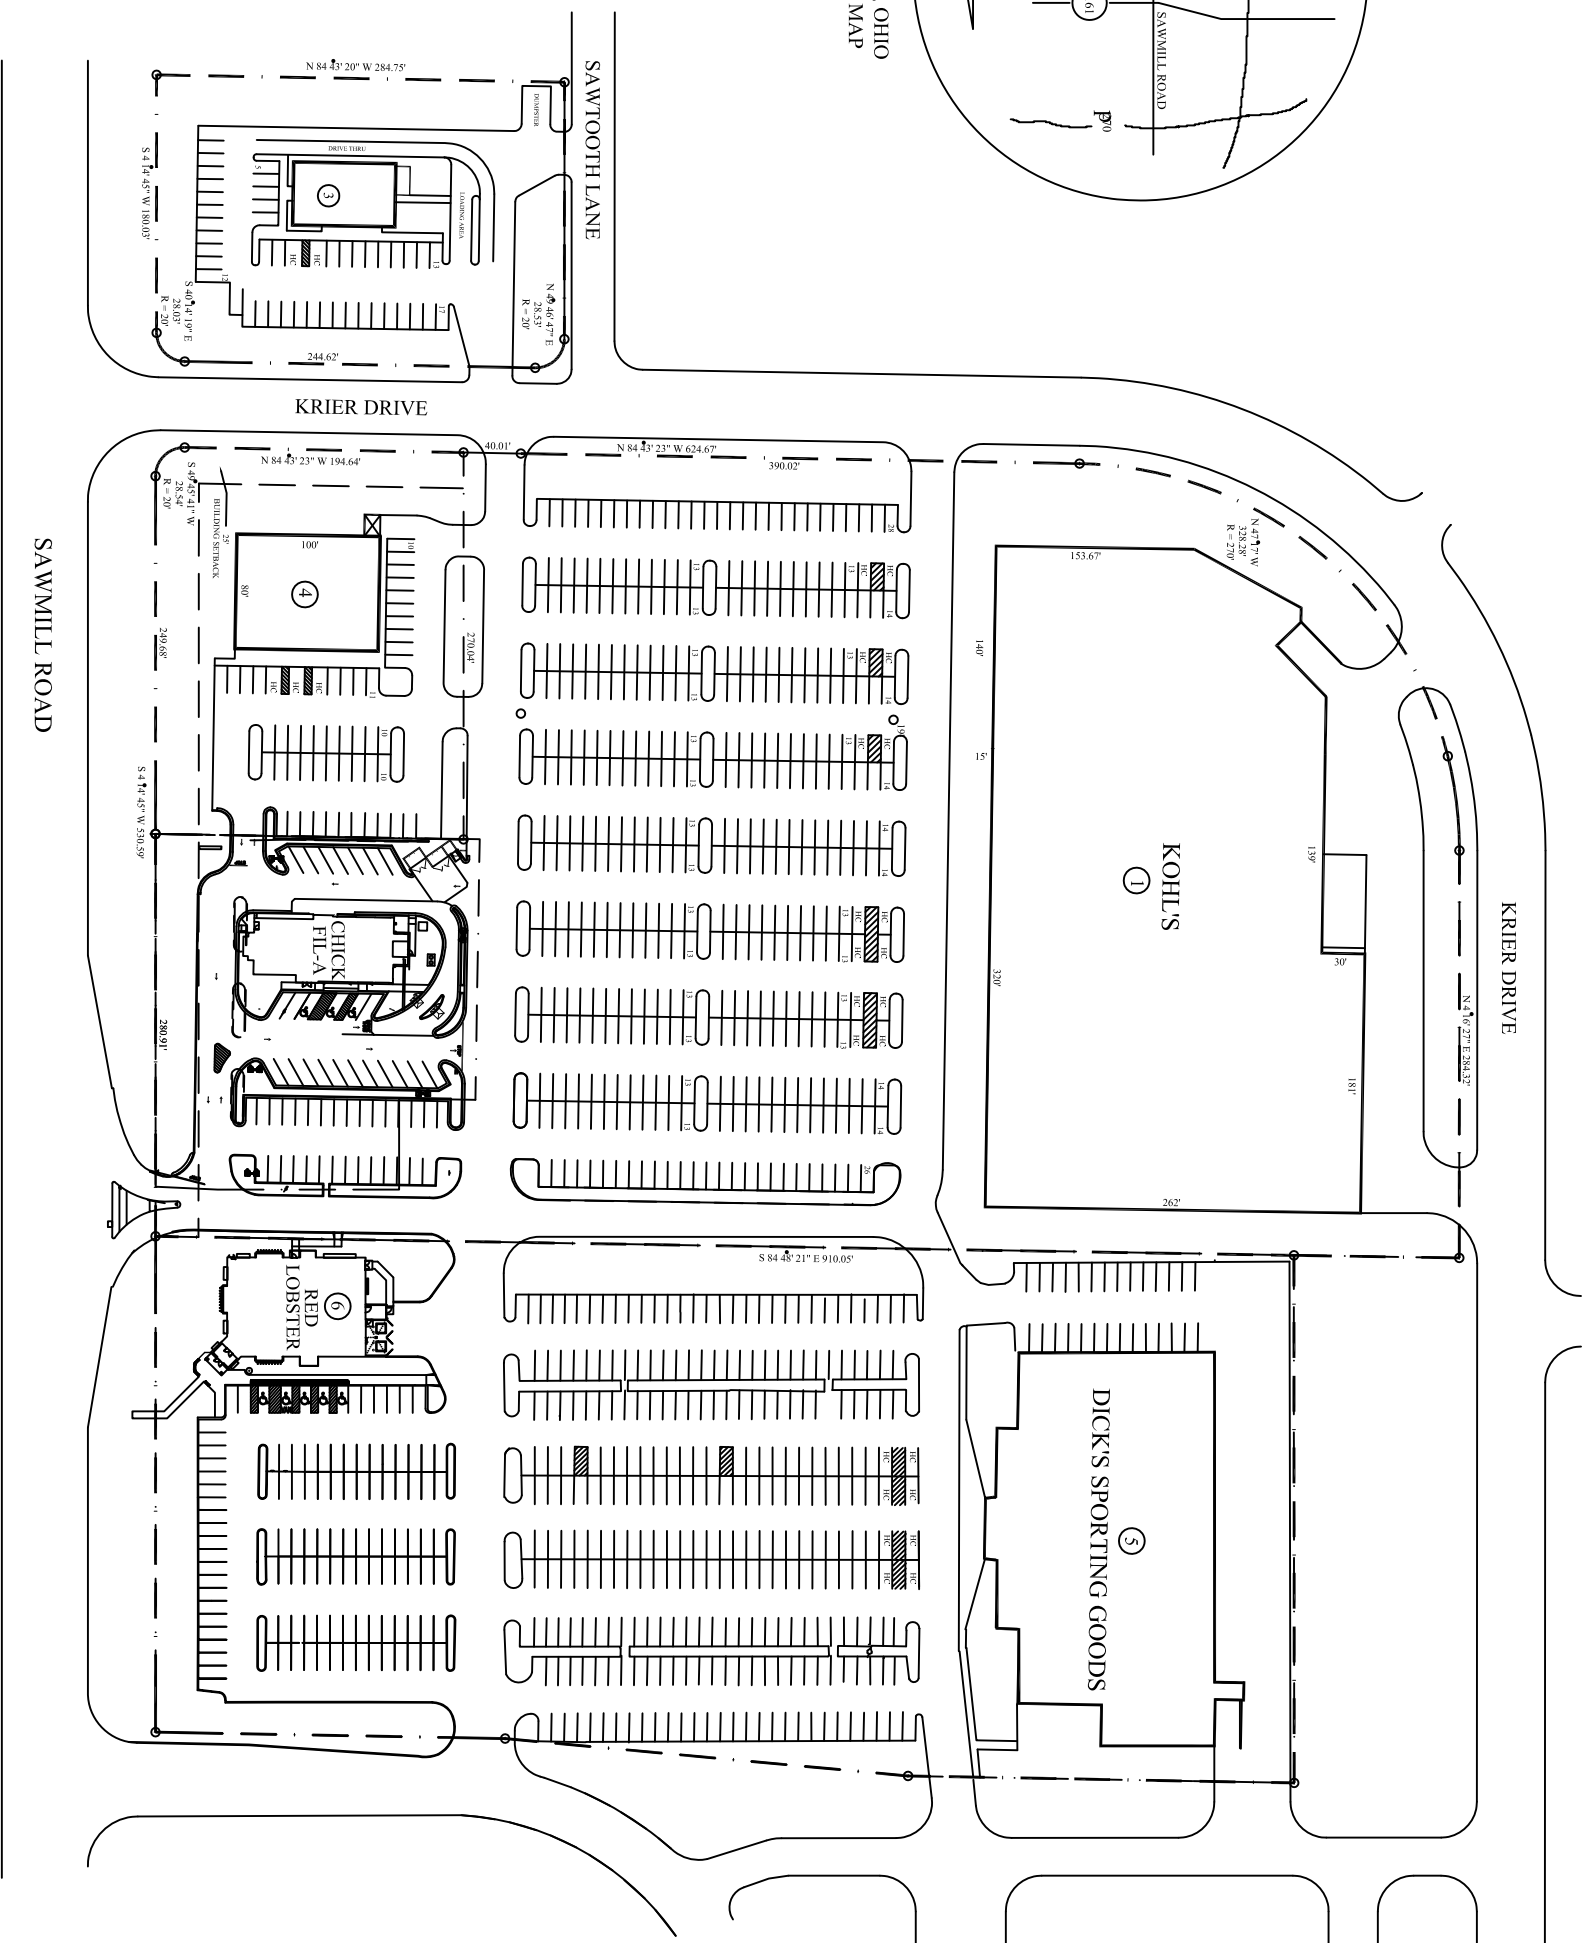

No.	TENANT	ADDRESS	SQ. FT.
1	KOHL'S	KOHL'S PLAZA 6063 SAWMILL RD.	110,524
3	STEAK 'N SHAKE	5995 " " "	3,700
4	AUTOTZONE	6011 " " "	8,000
400	CHICK-FIL-A	6051 " " "	"
5	DICK'S SPORTING GOODS	QUINCY SAWMILL 6111 " " "	75,000
6	RED LOBSTER	6091 " " "	7,028

COLUMBUS, OHIO
LOCATION MAP
NO SCALE

191 W. Nationwide Blvd., Suite 200
Columbus, Ohio 43215-2568
614.228.5331
casto@info.com

SCALE: 1"=60'-0"

KOHL'S PLAZA

No.	DATE	REVISIONS
14	8-15-06	
13	1-8-07	
16	2-5-08	
17	9-25-08	
18	9-30-08	
19	3-17-09	
20	7-13-09	
21	7-22-09	
22	4-26-11	
23	7-29-11	