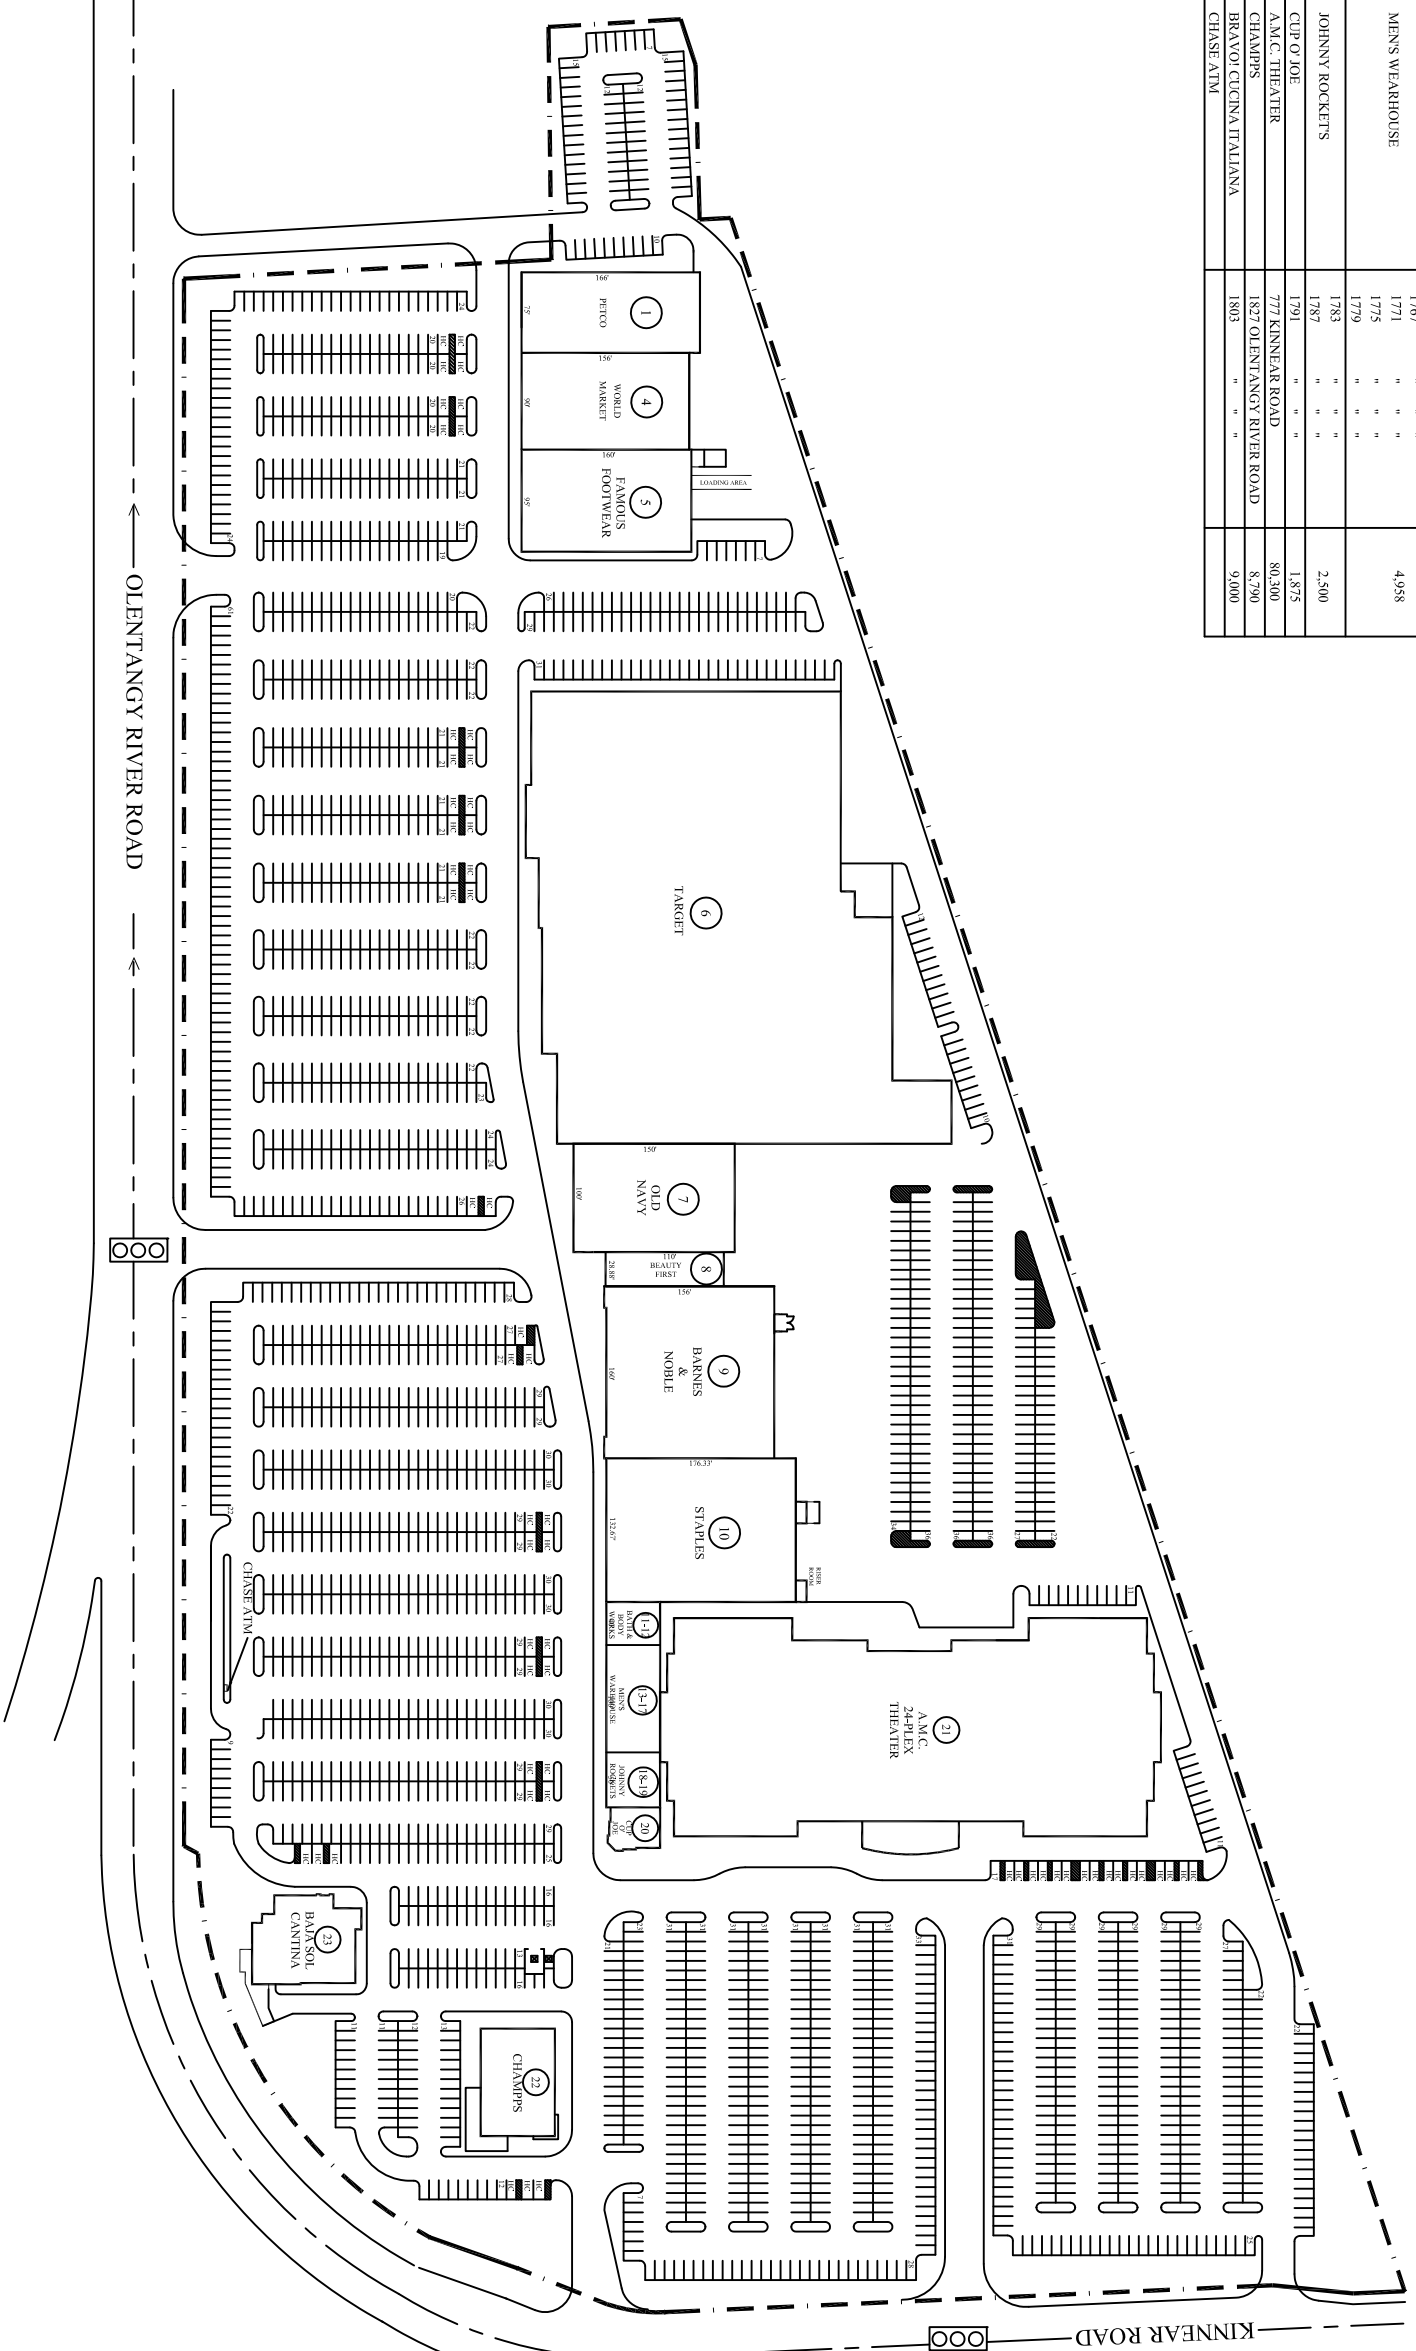

No.	TENANT	ADDRESS	SQ. FT.
1	PETCO	1647 OLENTANGY RIVER ROAD	12,450
4	WORLD MARKET	1655 " " "	14,000
5	FAMOUS FOOTWEAR	1665 " " "	15,000
6	TARGET	1717 " " "	134,640
7	OLD NAVY	1731 " " "	15,000
8	BEAUTY FIRST	1735 " " "	3,580
9	BARNES & NOBLE	1739 " " "	25,330
10	STAPLES	1747 " " "	23,500
11	BATH & BODY WORKS	1755 " " "	2,000
12		1759 " " "	
13		1763 " " "	
14		1767 " " "	
15	MENS WEARHOUSE	1771 " " "	4,958
16		1775 " " "	
17		1779 " " "	
18	JOHNNY ROCKETS	1783 " " "	2,500
19		1787 " " "	
20	CUP O' JOE	1791 " " "	1,875
21	A.M.C. THEATER	777 KINNLEAR ROAD	80,300
22	CHAMPS	1827 OLENTANGY RIVER ROAD	8,290
23	BRAYOI CUCINA ITALIANA	1803 " " "	9,000
	CHASE ATM		

CASTRO
 191 W. Nationwide Blvd., Suite 200
 Columbus, Ohio 43215-2568
 614.228.5331
 castroinfo.com

NORTH
 SCALE: 1" = 80'-0"

COLUMBUS, OHIO
 LOCATION MAP
 NO SCALE

No.	DATE	REVISIONS
17	7-24-03	
18	8-16-06	
19	9-5-06	
20	12-6-06	
21	2-22-07	
22	12-23-08	
23	2-24-10	
24	12-22-10	

LENNOX TOWN CENTER