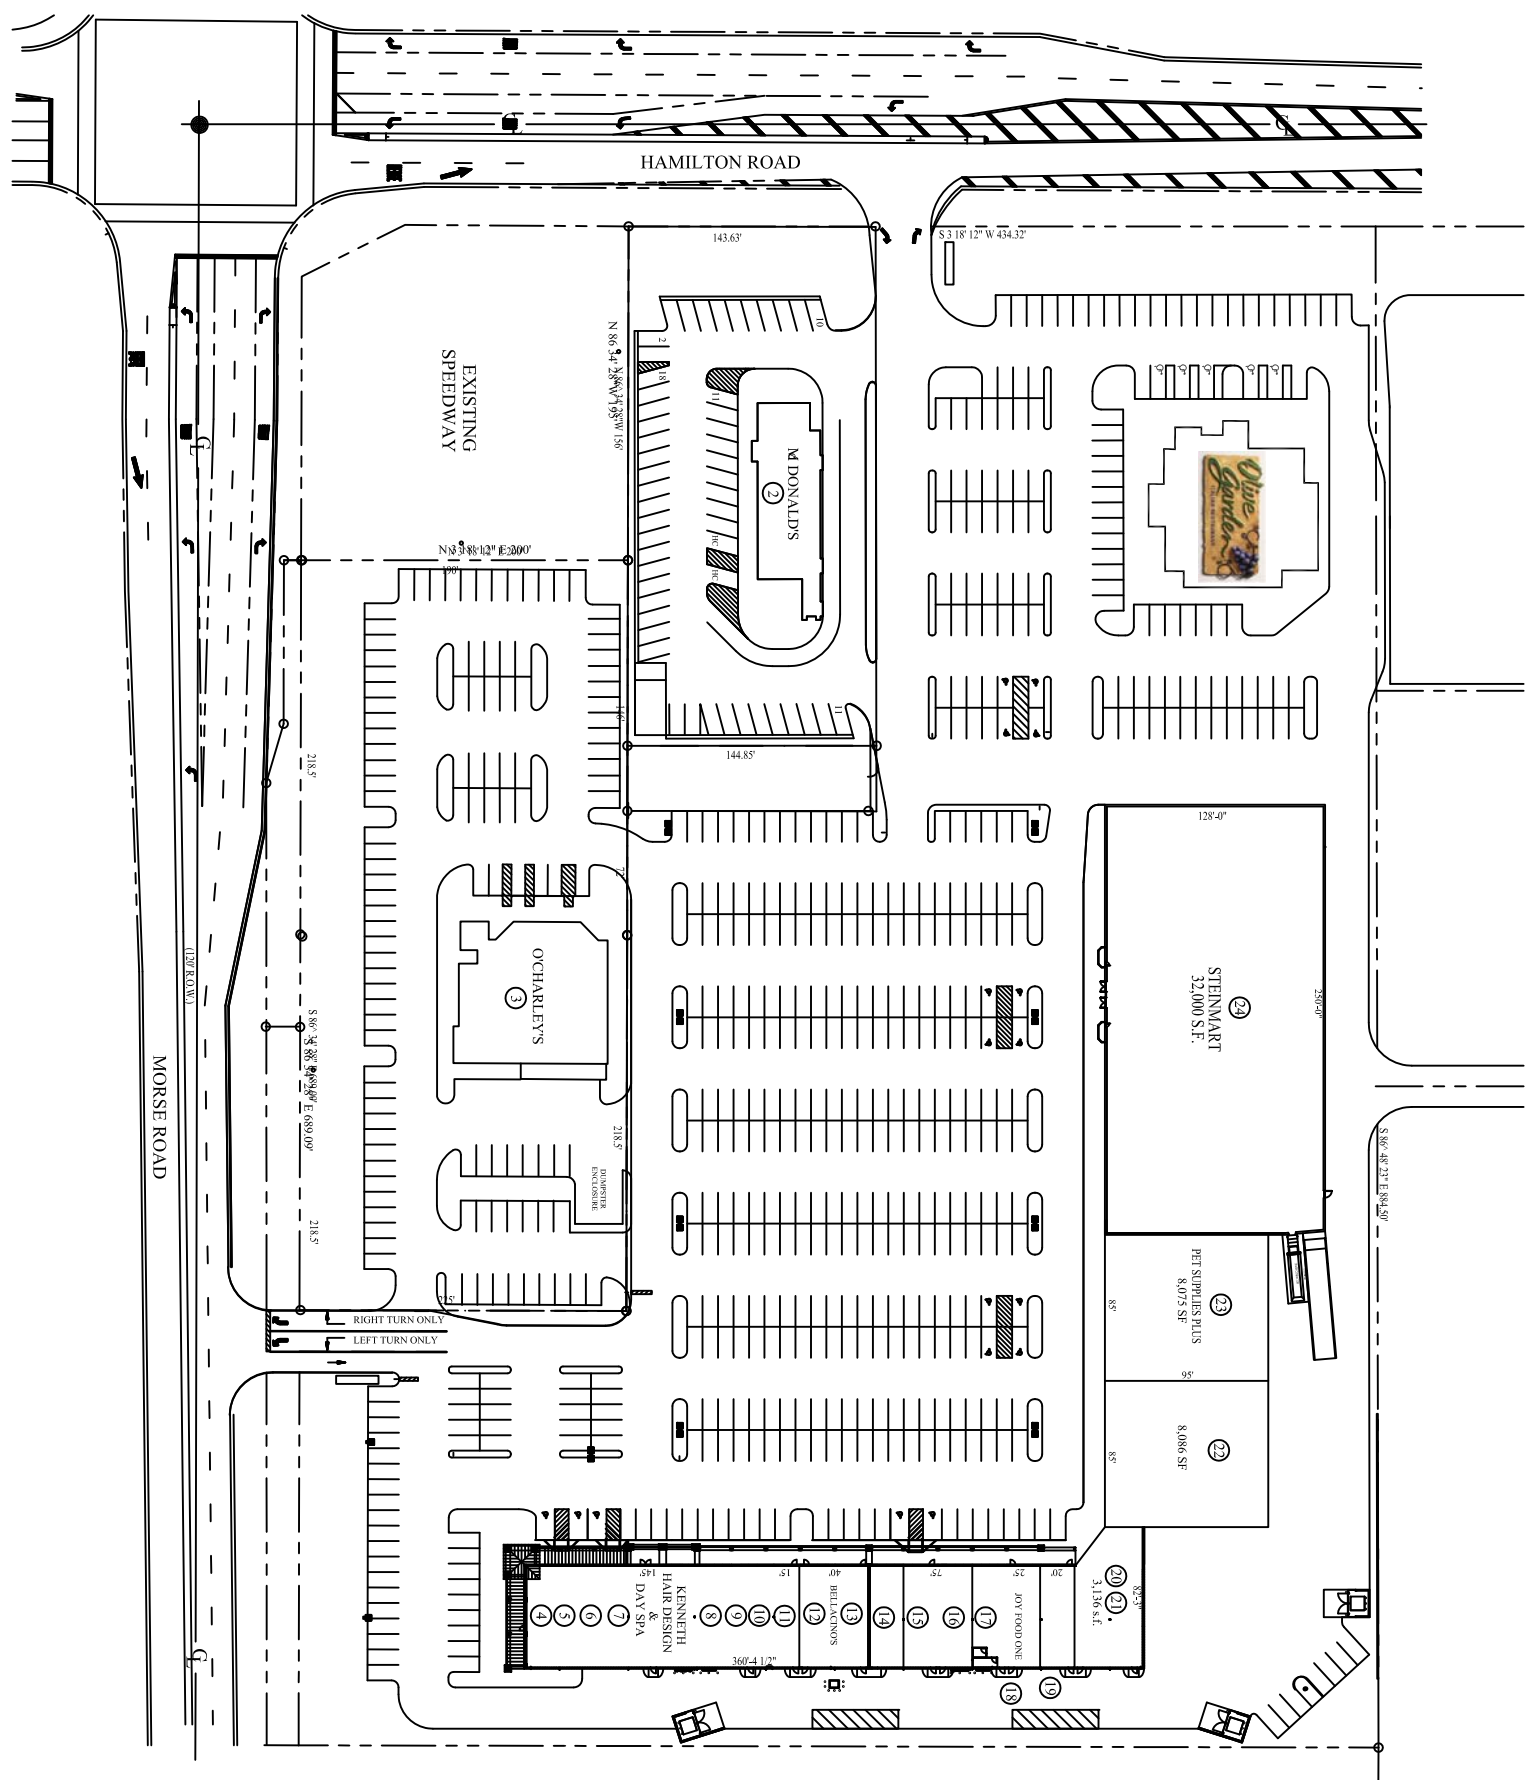

No.	TENANT	ADDRESS	SQ. FT.
1	OLIVE GARDEN	4840 HAMILTON ROAD	4,848
2	MCDONALD'S	4850 MORSE ROAD	3,798
3	OCHARLEY'S	4850 MORSE ROAD	7,250
4			
5			
6			
7			
8	KENNETHS HAIR DESIGN	4928-4942 MORSE RD	9,670
9			
10			
11			
12	BILLOWS	4926 MORSE RD	2,400
13		4924 MORSE RD	
14	EMBROID ME	4922 MORSE RD	1,200
15	COSMO PROF	4918 MORSE RD	2,400
16		4916 MORSE RD	
17	JOY FOOD ONE	4912 MORSE RD	2,400
18		4910 MORSE RD	
19	MONARCH DRY CLEANERS	4908 MORSE RD	1,200
20		4904-4906 MORSE RD	3,194
21			
22	DOLLAR TREE	4892 MORSE RD	8,086
23	PET SUPPLIES PLUS	4886 MORSE RD	8,075
24	STEINMART	4870 MORSE ROAD	32,000

COLUMBUS, OHIO
LOCATION MAP
NO SCALE

191 W. Nationwide Blvd., Suite 200
Columbus, Ohio 43215-2568
614.228.5331
castoinfo.com

NORTH
SCALE: 1"=50'-0"

No.	REVISION	DATE
35		3-18-09
36		4-2-09
37		7-9-09
38		11-9-09
39		10-12-10
40		10-14-10
41		12-22-10
42		4-26-11

NEW ALBANY SQUARE