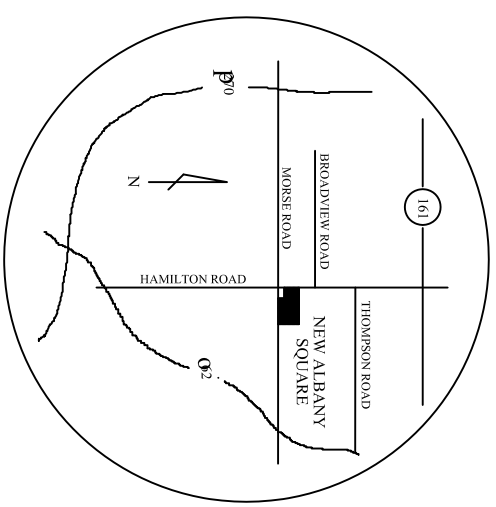

No.	TENANT	ADDRESS	SQ. FT.
1	OLIVE GARDEN	4840 HAMILTON ROAD	4,848
2	MCDONALD'S	4850 MORSE ROAD	3,798
3	OCHARLEY'S	4850 MORSE ROAD	7,250
4			
5			
6			
7			
8	KENNETHS HAIR DESIGN	4928-4942 MORSE RD	9,670
9			
10			
11			
12	BILLOWS	4926 MORSE RD	2,400
13		4924 MORSE RD	
14	EMBROID ME	4922 MORSE RD	1,200
15	COSMO PROF	4918 MORSE RD	2,400
16		4916 MORSE RD	
17	JOY FOOD ONE	4912 MORSE RD	2,400
18		4910 MORSE RD	
19	MONARCH DRY CLEANERS	4908 MORSE RD	1,200
20		4904-4906 MORSE RD	3,194
21			
22	DOLLAR TREE	4892 MORSE RD	8,086
23	PET SUPPLIES PLUS	4886 MORSE RD	8,075
24	STEINMART	4870 MORSE ROAD	32,000

COLUMBUS, OHIO
LOCATION MAP
NO SCALE

191 W. Nationwide Blvd., Suite 200
Columbus, Ohio 43215-2568
614.228.5331
castoinfo.com

NORTH
SCALE: 1"=50'-0"

No.	REVISION	DATE
35		3-18-09
36		4-2-09
37		7-9-09
38		11-9-09
39		10-12-10
40		10-14-10
41		12-22-10
42		4-26-11

NEW ALBANY SQUARE