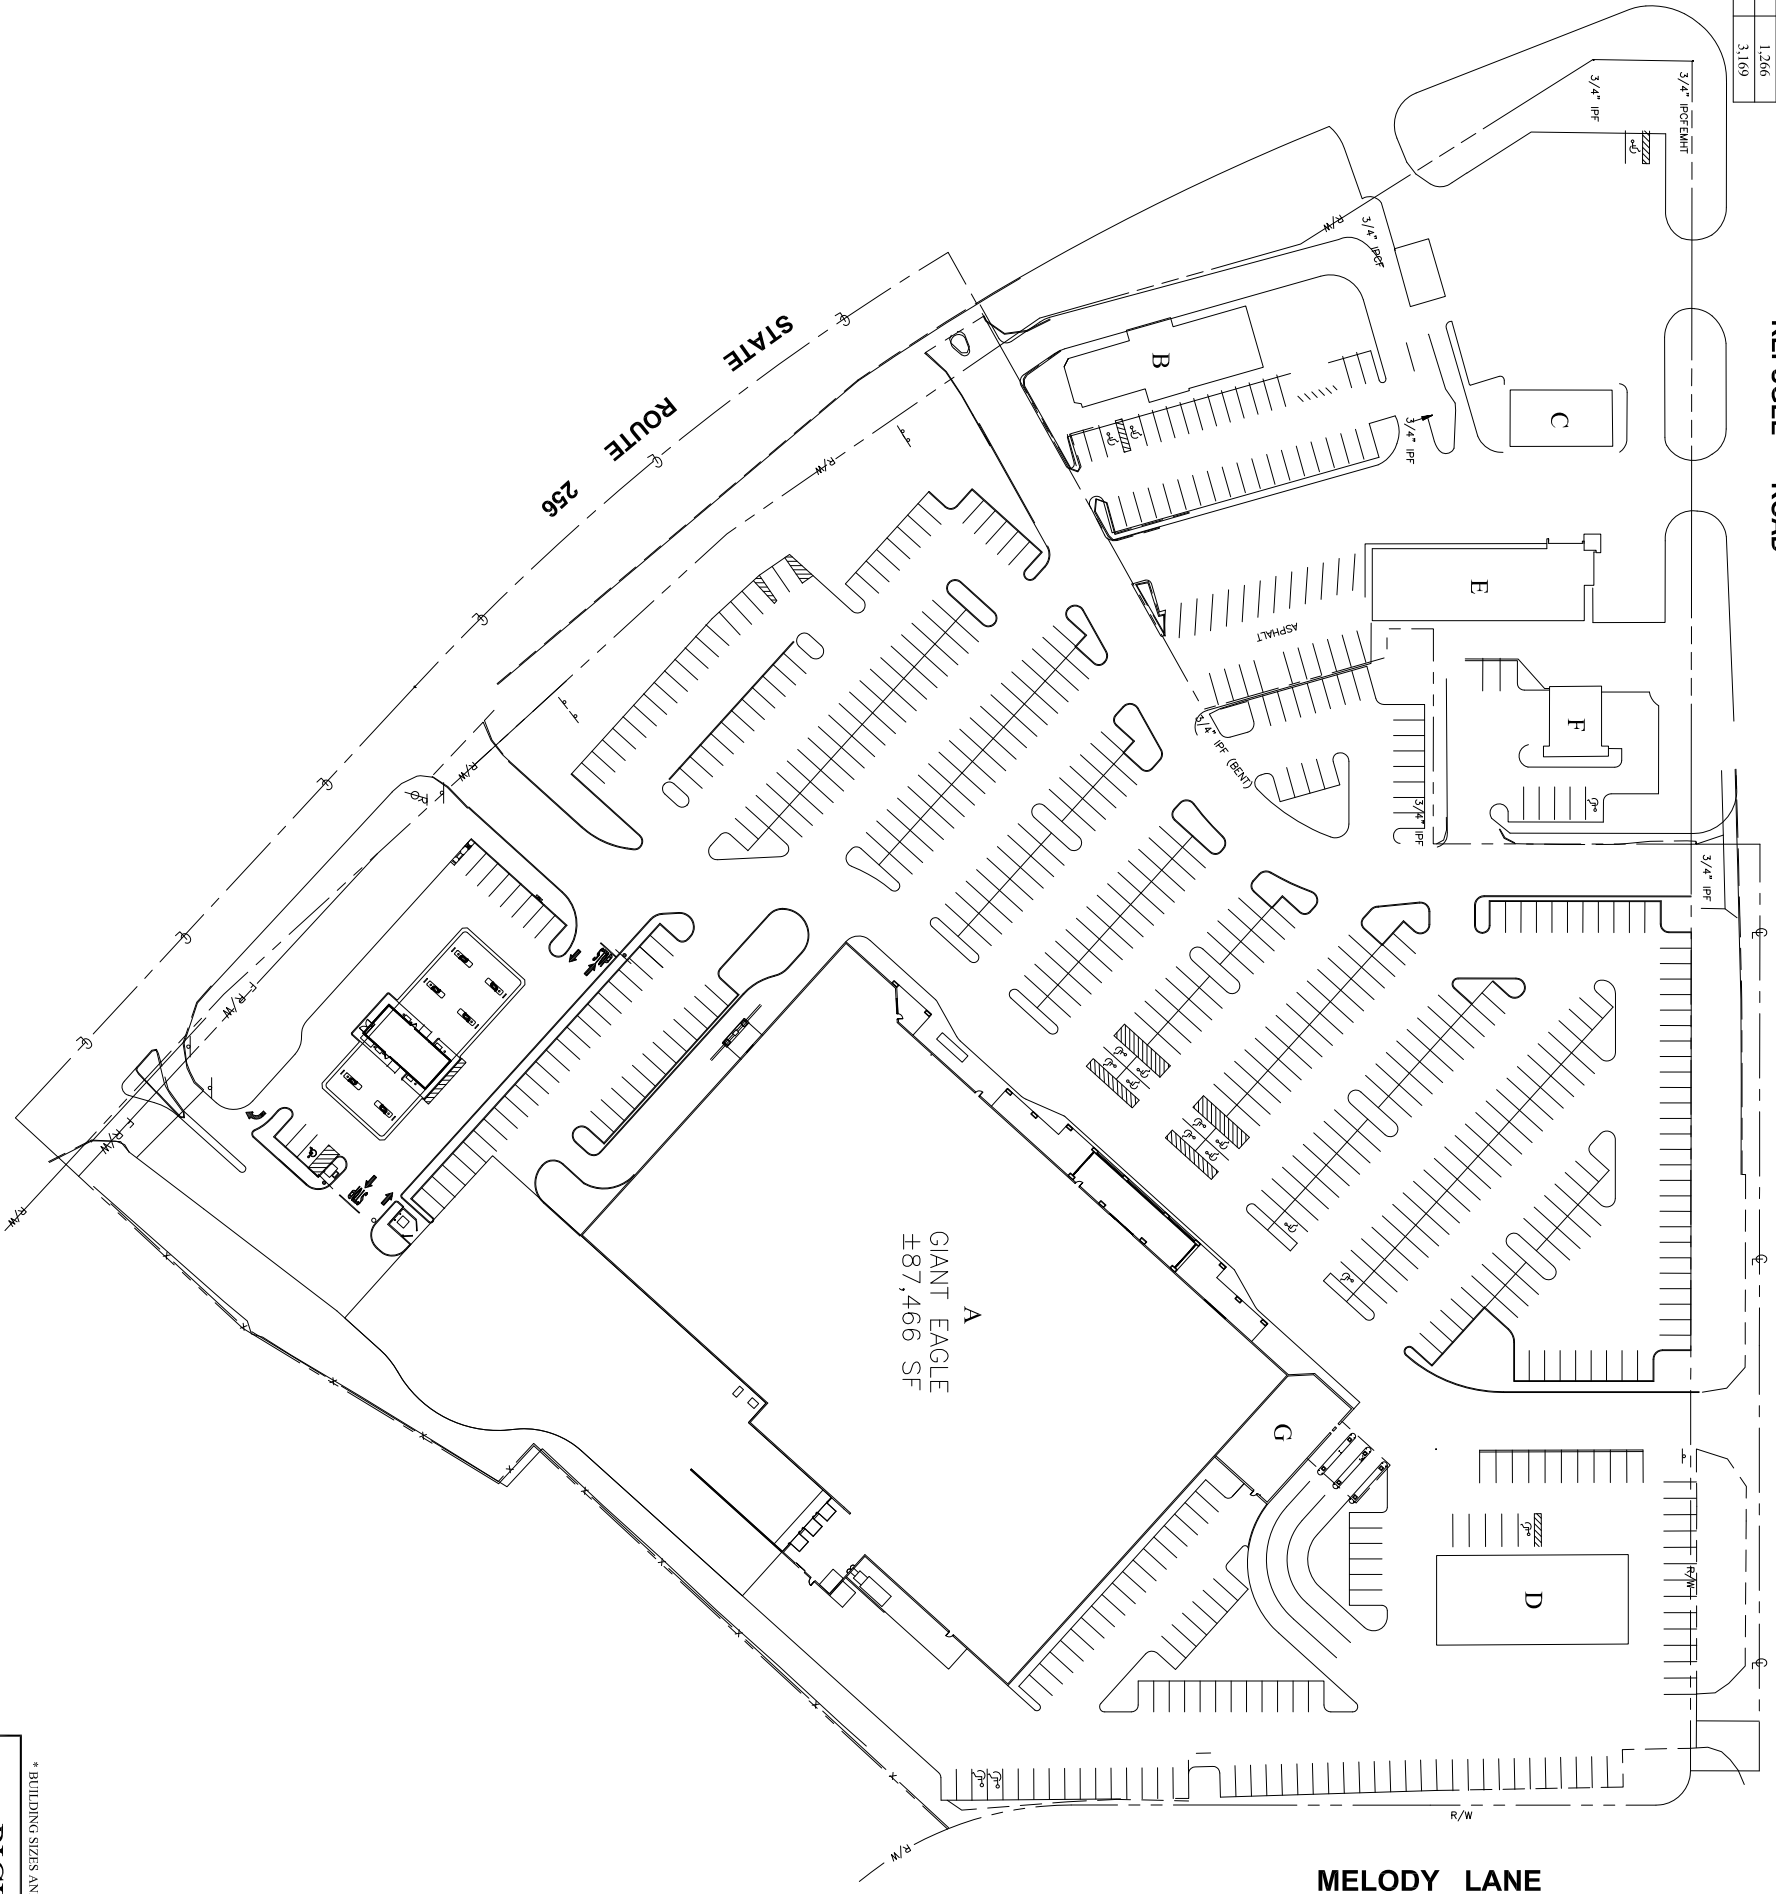

No.	SUITE	TENANT	ADDRESS	SQ. FT.
A	100	GIANT EAGLE	873 REFUGEE ROAD	87,209
B	410	BURGER KING	1080 HILL ROAD NORTH	2,800
C	600	BP PRO CARE	995 REFUGEE ROAD	1,310
D	610	GOODYEAR AUTO SERVICE	1068 HILL ROAD NORTH	5,789
E	620	MRTIRE	899 REFUGEE ROAD	3,968
F	630	VALVOLINE INSTANT OIL CHANGE	893 REFUGEE ROAD	1,266
G	1005	PNC BANK	879 REFUGEE ROAD	3,169

191 W. Nationwide Blvd., Suite 200
 Columbus, Ohio 43215-2568
 614.228.5331
 castoinfo.com

SCALE: 1"=50'-0"

* BUILDING SIZES AND CONFIGURATIONS MAY CHANGE

PICKERINGTON SQUARE

REVISIONS	
No.	DATE
01	1-18-06
02	5-15-06
03	8-11-06
04	8-24-06
05	6-10-10
06	10-12-10