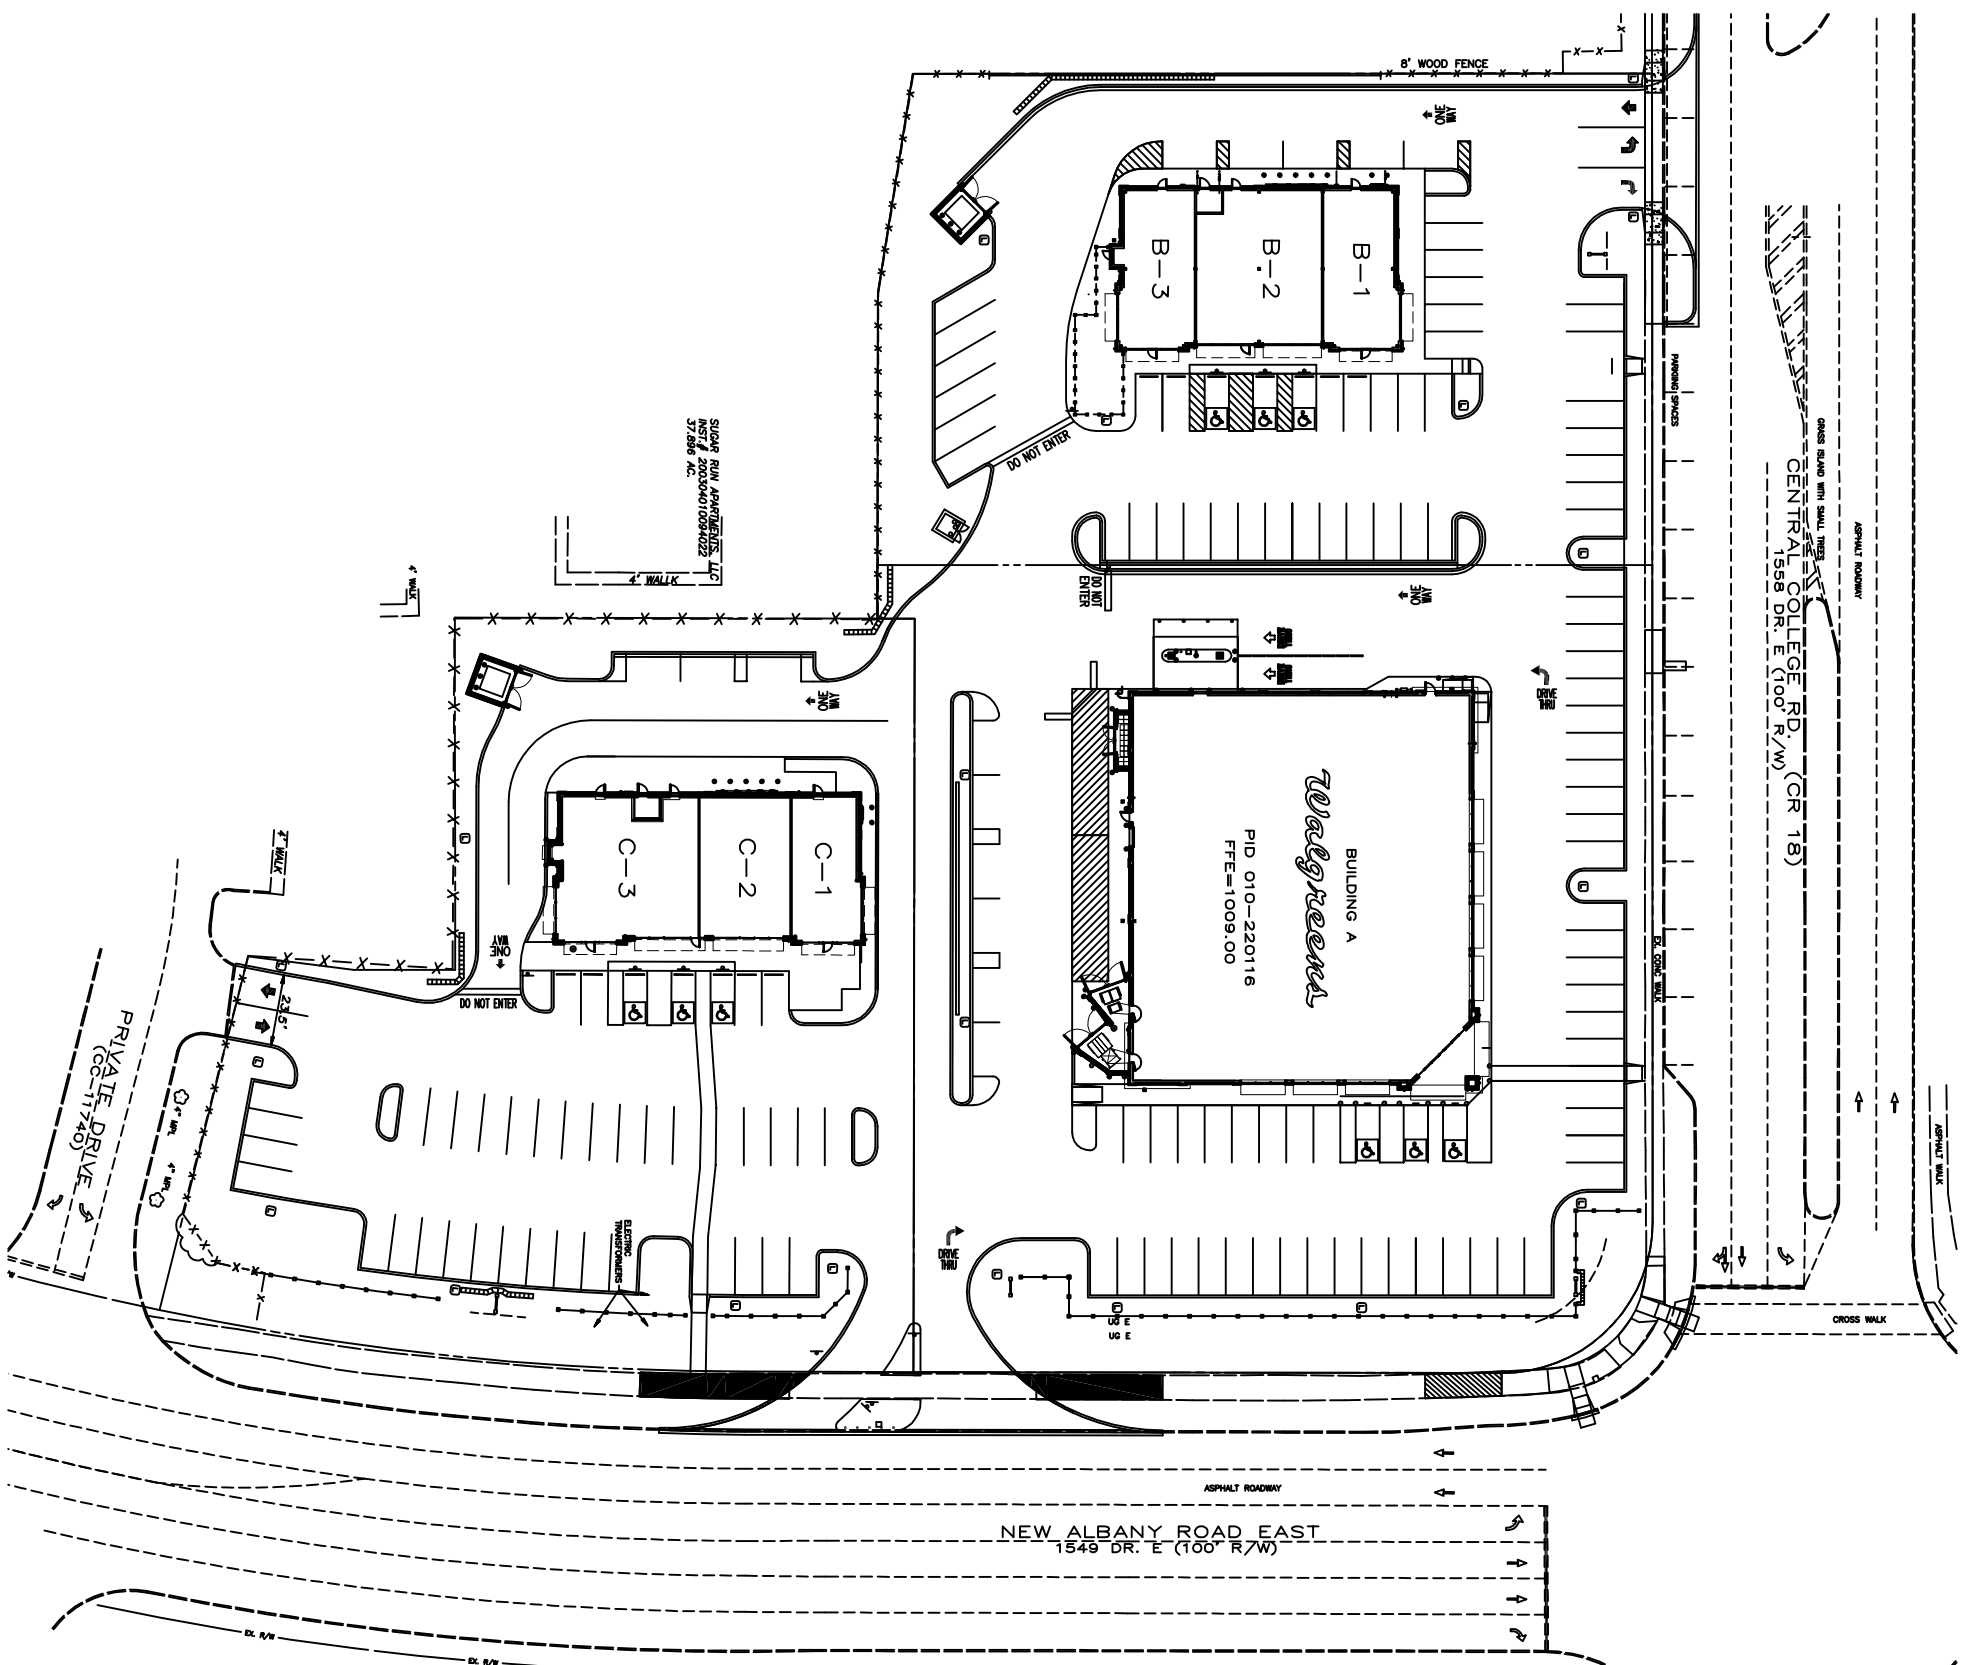

| No.   | TENANT        | ADDRESS                   | SQ. FT. |
|-------|---------------|---------------------------|---------|
| B-1   | VACANT        | 6385 CENTRAL COLLEGE      | 1,376   |
| B-2   | VACANT        | 6383 " "                  | 2,140   |
| B-3   | VACANT        | 6381 " "                  | 1,403   |
| C-1   | LUCKY BAMBOO  | 5537 NEW ALBANY ROAD EAST | 1,268   |
| C-2   | VACANT        | 5533 NEW ALBANY ROAD EAST | 1,638   |
| C-3   | DONATOS PIZZA | 5525 NEW ALBANY ROAD EAST | 2,000   |
| WALGR | WALGREENS     | 5555 NEW ALBANY ROAD EAST | 14,820  |

SUGAR RUN APARTMENTS, LLC  
 37.886 AC

ASPHALT ROADWAY  
 CROSS WALK  
 CENTRAL COLLEGE RD (CR 18)  
 1558 DR. E (100' R/W)

191 W. Nationwide Blvd., Suite 200  
 Columbus, Ohio 43215-2568  
 614.228.5331  
 castoinfo.com

REVISIONS

| No. | DATE    |
|-----|---------|
| 01  | 6-21-06 |
| 02  | 2-5-07  |
| 03  | 2-27-07 |
| 04  | 2-18-08 |
| 05  | 4-23-09 |

THE SHOPPES AT SUGAR RUN

SCALE: 1"=50'-0"