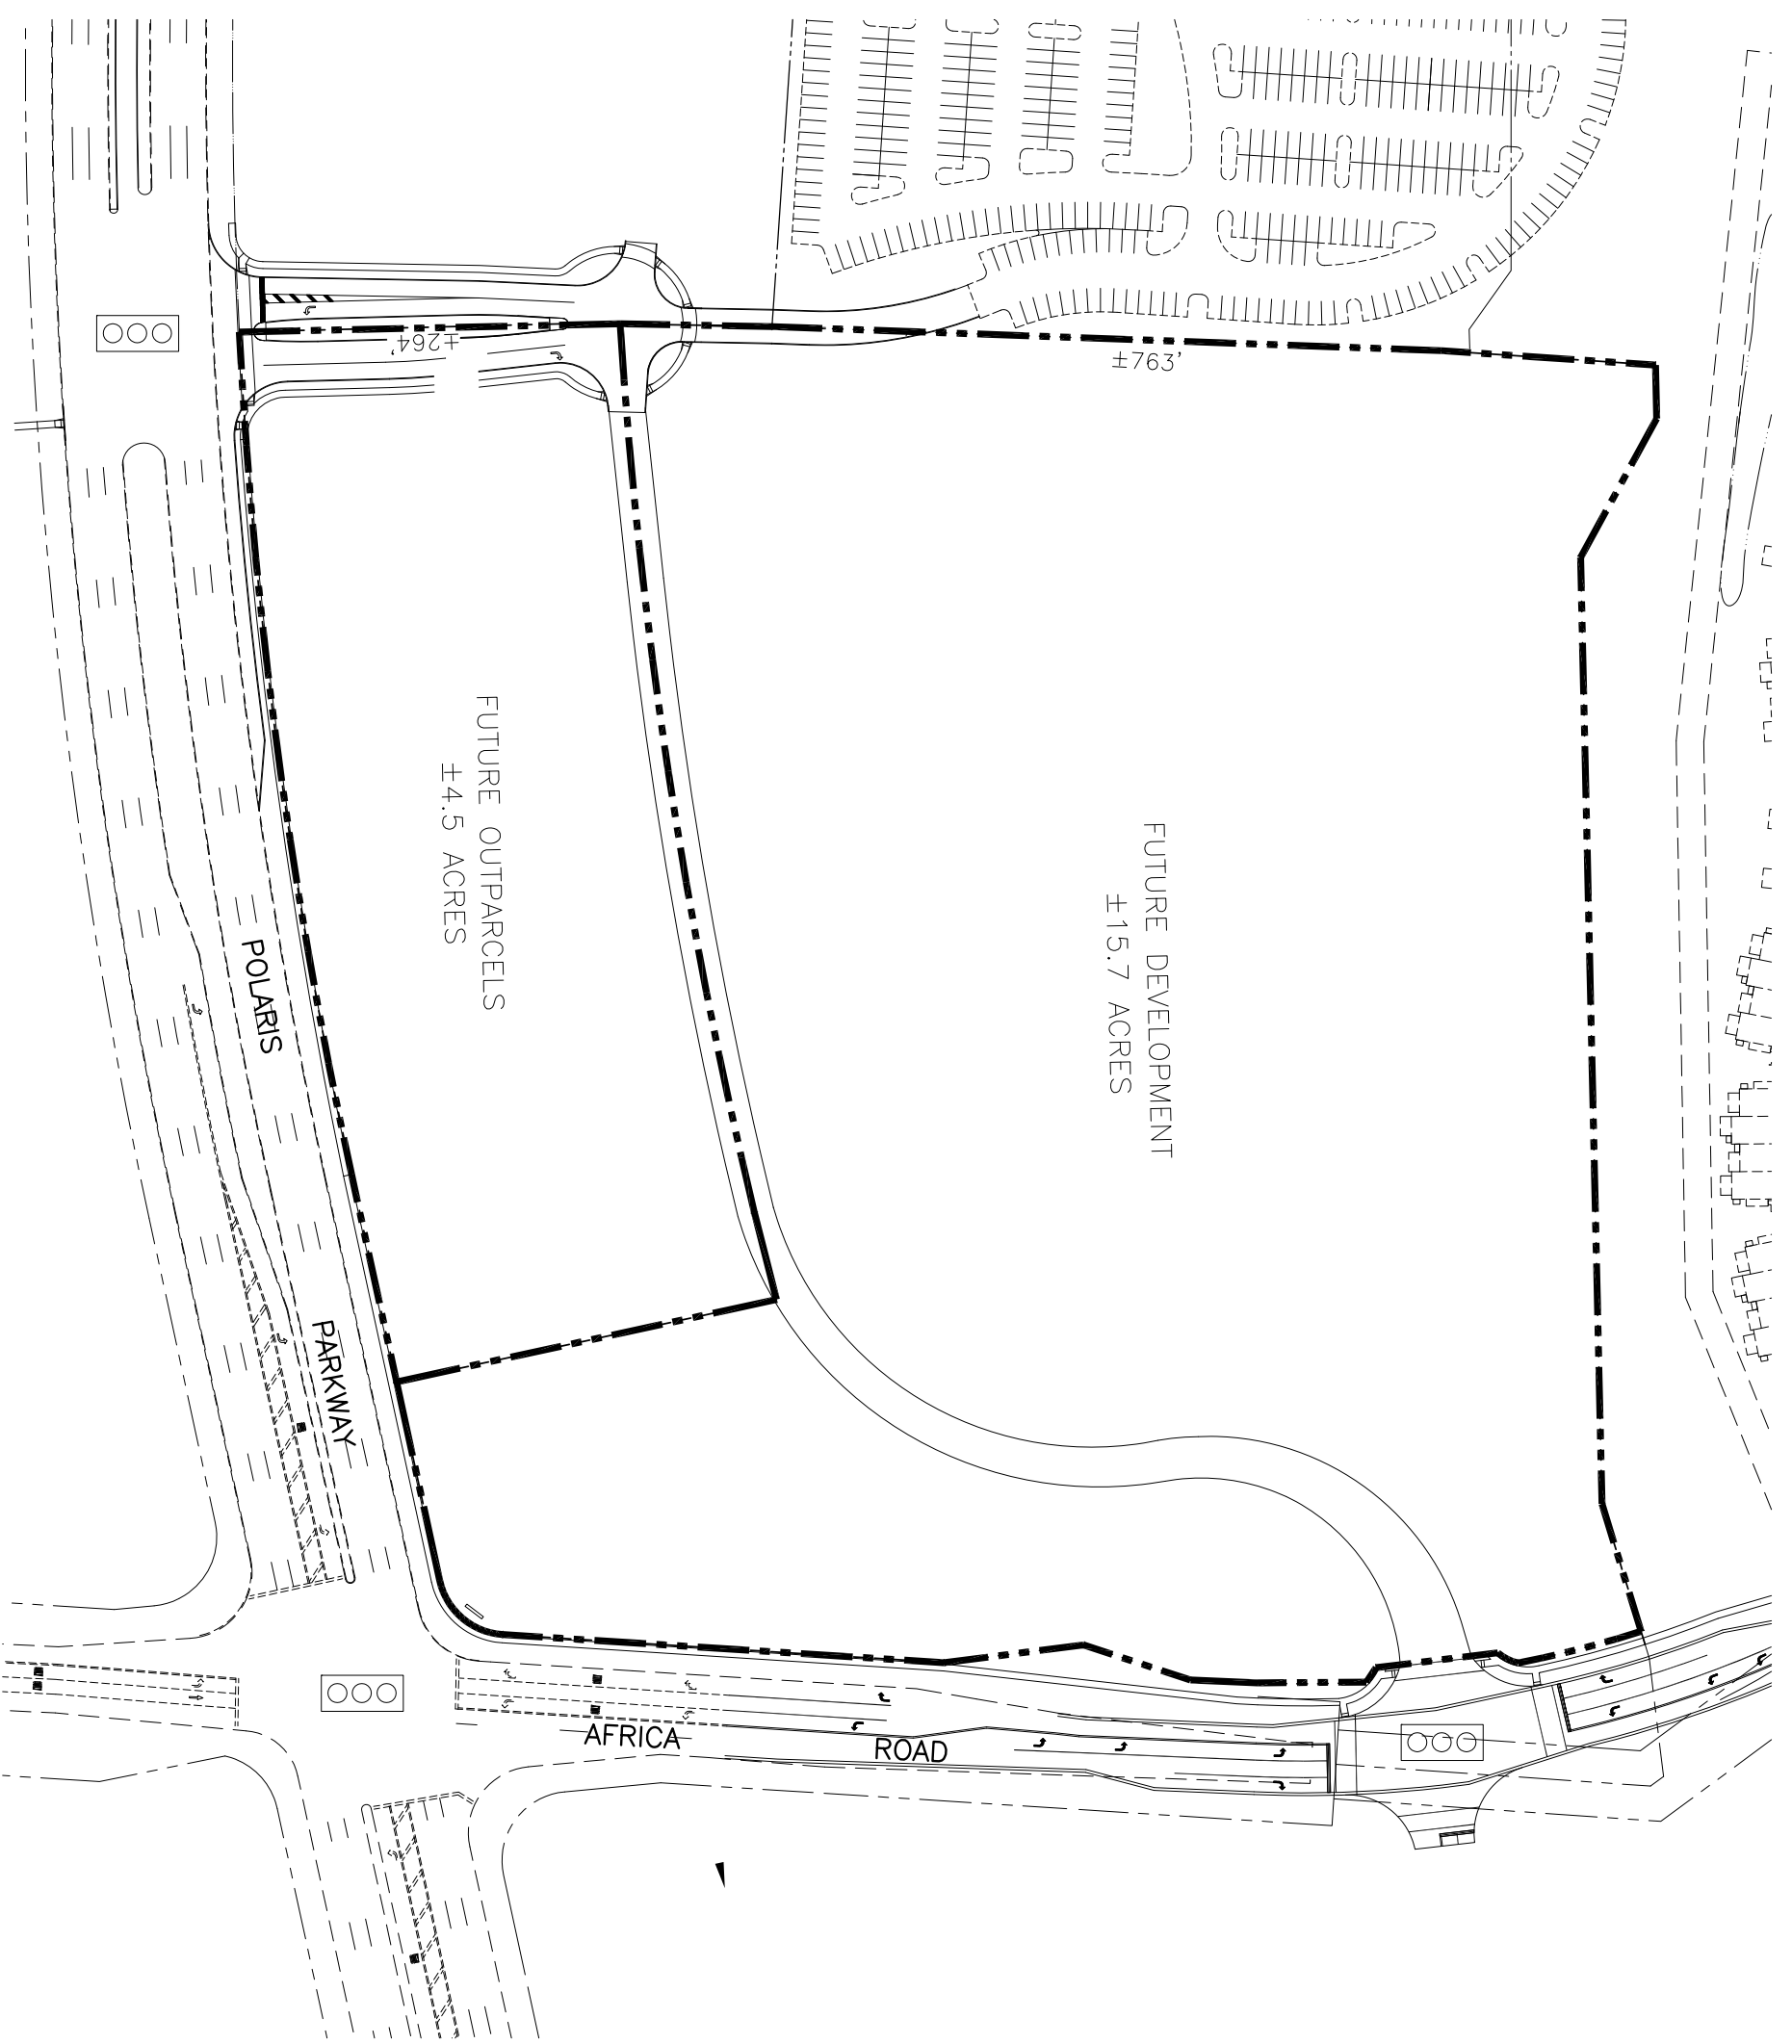

191 W. Nationwide Blvd., Suite 200  
Columbus, Ohio 43215-2568  
614.228.5331  
castoinfo.com

LOCATION MAP  
NO. SCALE

NORTH  
SCALE: NTS

WESTAR VILLAGE