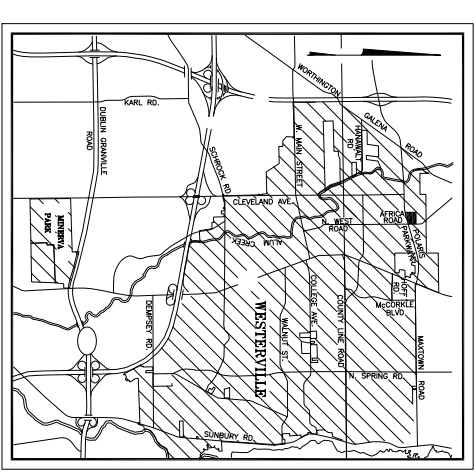

191 W. Nationwide Blvd., Suite 200  
Columbus, Ohio 43215-2568  
614.228.5331  
castoinfo.com

LOCATION MAP  
NO. SCALE

NORTH  
SCALE: NTS

WESTAR VILLAGE